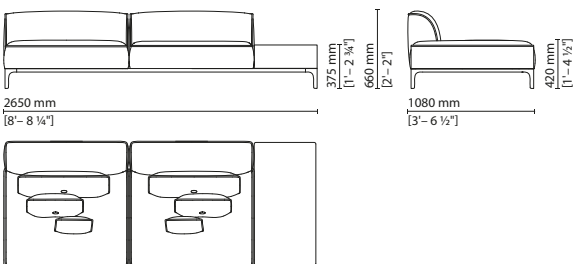

006 025 — Left 3-seater corner with large side table on the right

006 023 — 2-seater sofa with small side table on the right