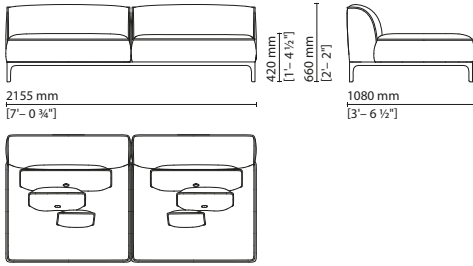

leather or in black leather interlaced with grey nubuck. **Cushions** — Loose cushions available in three sizes: 800x500 mm with piping and central button; 500x350 mm with piping and central button; 350x250 mm with piping. **Table** — Small table with push-pull drawer in lacquered wood with 20 mm thick marble top. Drawer interior lined in microfibra. Available in the same marble of the collection with glossy finish.

## Five Seating System

006 010 — Left 2-seater with small side table

006 011 — Right 2-seater with small side table

006 012 — Left corner element 3-seater

006 013 — Right corner element 3-seater

006 014 — Central element with ottoman on the right side

006 015 — Central element with ottoman on the left side

006 016 — Left corner with ottoman on the right side

006 017 — Right corner with ottoman on the left side

## Five Seating System

006 018 — 2-seater sofa

006 019 — Central element with large side table on the right

006 020 — Central element with large side table on the left

006 021 — Left corner element with large side table on the right