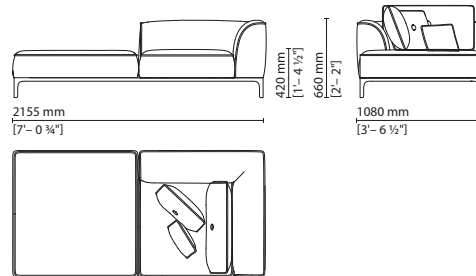

006 020 — Central element with large side table on the left

006 017 — Right corner with ottoman on the left side