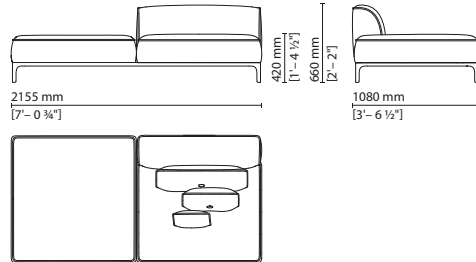

006 015 — Central element with ottoman on the left side