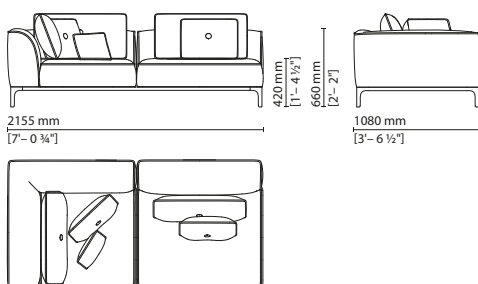

leather or in black leather interlaced with grey nubuck. **Cushions** — Loose cushions available in three sizes: 800x500 mm with piping and central button; 500x350 mm with piping and central button; 350x250 mm with piping. **Table** — Small table with push-pull drawer in lacquered wood with 20 mm thick marble top. Drawer interior lined in microfibra. Available in the same marble of the collection with glossy finish.

## Five Seating System

006 002 — 2-seater sofa

006 003 — 3-seater sofa

006 004 — Left chaise longue

006 005 — Right chaise longue

006 006 — Left corner chaise longue

006 007 — Right corner chaise longue

006 008 — Left corner 2-seater