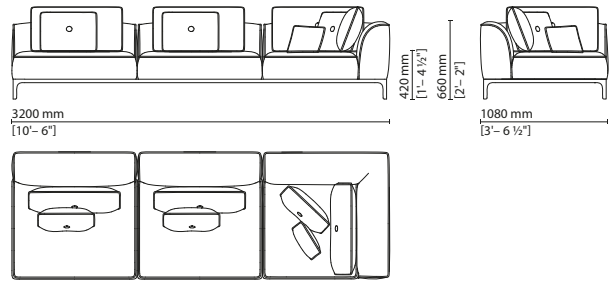

leather or in black leather interlaced with grey nubuck. **Cushions** — Loose cushions available in three sizes: 800x500 mm with piping and central button; 500x350 mm with piping and central button; 350x250 mm with piping. **Table** — Small table with push-pull drawer in lacquered wood with 20 mm thick marble top. Drawer interior lined in microfibra. Available in the same marble of the collection with glossy finish.

## Five Seating System

006 010 — Left 2-seater with small side table

006 011 — Right 2-seater with small side table

006 012 — Left corner element 3-seater

006 013 — Right corner element 3-seater

006 014 — Central element with ottoman on the right side