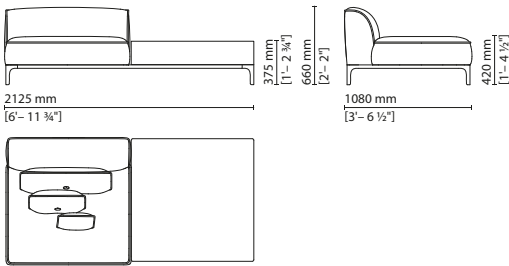

leather or in black leather interlaced with grey nubuck. **Cushions** — Loose cushions available in three sizes: 800x500 mm with piping and central button; 500x350 mm with piping and central button; 350x250 mm with piping. **Table** — Small table with push-pull drawer in lacquered wood with 20 mm thick marble top. Drawer interior lined in microfibra. Available in the same marble of the collection with glossy finish.

## Five Seating System

006 010 — Left 2-seater with small side table

006 011 — Right 2-seater with small side table

006 012 — Left corner element 3-seater

006 013 — Right corner element 3-seater

006 014 — Central element with ottoman on the right side

006 015 — Central element with ottoman on the left side

006 016 — Left corner with ottoman on the right side

006 017 — Right corner with ottoman on the left side

## Five Seating System

006 018 — 2-seater sofa

006 019 — Central element with large side table on the right

006 020 — Central element with large side table on the left

006 021 — Left corner element with large side table on the right