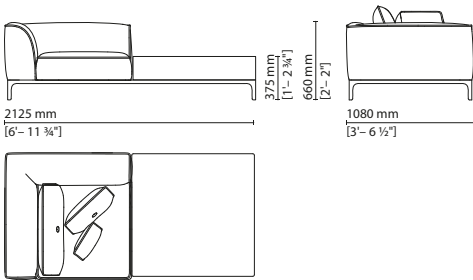

leather or in black leather interlaced with grey nubuck. **Cushions** — Loose cushions available in three sizes: 800x500 mm with piping and central button; 500x350 mm with piping and central button; 350x250 mm with piping. **Table** — Small table with push-pull drawer in lacquered wood with 20 mm thick marble top. Drawer interior lined in microfibra. Available in the same marble of the collection with glossy finish.

## Five Seating System

006 018 — 2-seater sofa

006 019 — Central element with large side table on the right

006 020 — Central element with large side table on the left

006 021 — Left corner element with large side table on the right