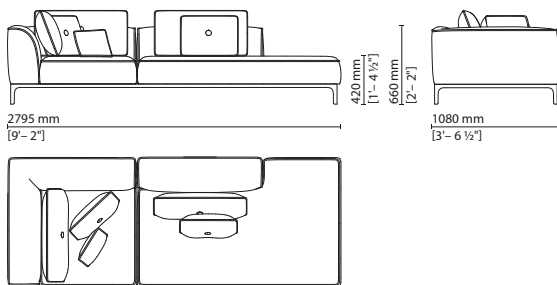

leather or in black leather interlaced with grey nubuck. **Cushions** — Loose cushions available in three sizes: 800x500 mm with piping and central button; 500x350 mm with piping and central button; 350x250 mm with piping. **Table** — Small table with push-pull drawer in lacquered wood with 20 mm thick marble top. Drawer interior lined in microfibra. Available in the same marble of the collection with glossy finish.

## Five Seating System

006 002 — 2-seater sofa

006 003 — 3-seater sofa

006 004 — Left chaise longue

006 005 — Right chaise longue

006 006 — Left corner chaise longue

006 007 — Right corner chaise longue

006 008 — Left corner 2-seater