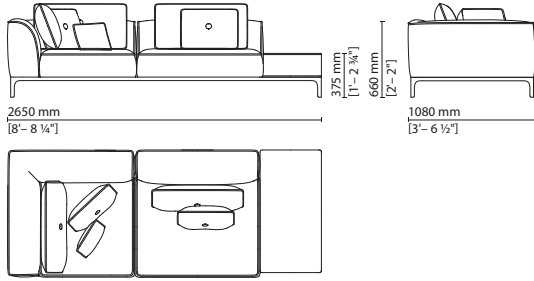

Five Seating System