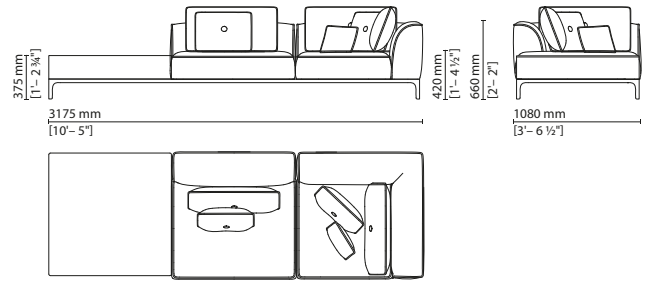

## Five Seating System

006 018 — 2-seater sofa

006 019 — Central element with large side table on the right

006 020 — Central element with large side table on the left

006 021 — Left corner element with large side table on the right

006 022 — Right corner element with large side table on the left

006 023 — 2-seater sofa with small side table on the right

006 024 — 2-seater sofa with small side table on the left

## Five Seating System

006 025 — Left 3-seater corner with large side table on the right

006 026 — Right 3-seater corner with large side table on the left

006 027 — Left 3-seater corner with large central coffee table