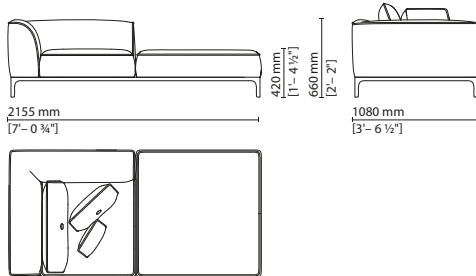

006 018 — 2-seater sofa

006 016 — Left corner with ottoman on the right side