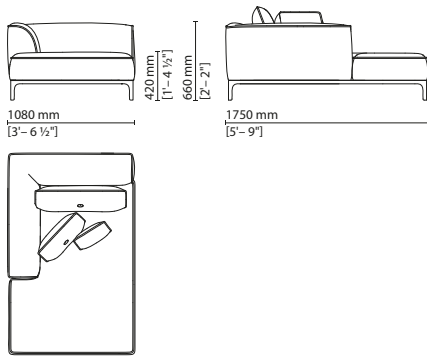

leather or in black leather interlaced with grey nubuck. **Cushions** — Loose cushions available in three sizes: 800x500 mm with piping and central button; 500x350 mm with piping and central button; 350x250 mm with piping. **Table** — Small table with push-pull drawer in lacquered wood with 20 mm thick marble top. Drawer interior lined in microfibra. Available in the same marble of the collection with glossy finish.

## Five Seating System

006 002 — 2-seater sofa

006 003 — 3-seater sofa

006 004 — Left chaise longue

006 005 — Right chaise longue

006 006 — Left corner chaise longue

006 007 — Right corner chaise longue

006 008 — Left corner 2-seater