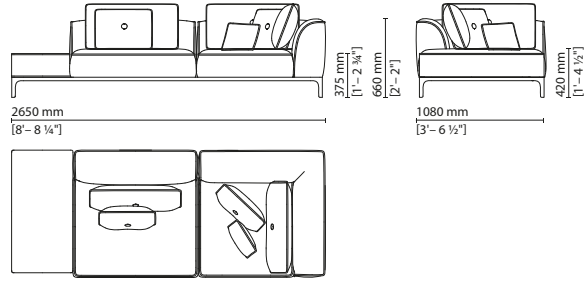

leather or in black leather interlaced with grey nubuck. **Cushions** — Loose cushions available in three sizes: 800x500 mm with piping and central button; 500x350 mm with piping and central button; 350x250 mm with piping. **Table** — Small table with push-pull drawer in lacquered wood with 20 mm thick marble top. Drawer interior lined in microfibra. Available in the same marble of the collection with glossy finish.

## Five Seating System

006 002 — 2-seater sofa

006 003 — 3-seater sofa

006 004 — Left chaise longue

006 005 — Right chaise longue

006 006 — Left corner chaise longue

006 007 — Right corner chaise longue

006 008 — Left corner 2-seater

006 009 — Right corner 2-seater

## Five Seating System

006 010 — Left 2-seater with small side table

006 011 — Right 2-seater with small side table

006 012 — Left corner element 3-seater

006 013 — Right corner element 3-seater

006 014 — Central element with ottoman on the right side