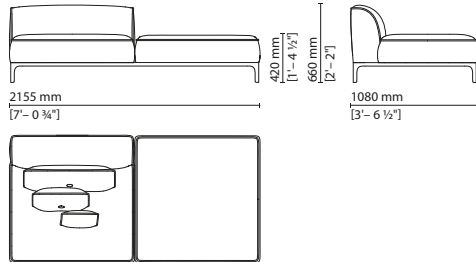

**Rivestimento** — Non sfoderabile, in tessuto o pelle. **Profili seduta e schienale** — Disponibili in pelle

Palio, pelle Signoria, o pelle nera intrecciata con nabuk grigio. **Cuscini** — Disponibili in tre formati: 800x500 mm con profili e bottone centrale, 500x350 mm con profili e bottone centrale, 350x250 mm con profili. **Tavolino** — Tavolino con cassetto push-pull in legno laccato, rivestito con lastre di marmo di spessore 20 mm. Interno del cassetto rivestito in microfibra. Disponibile nei marmi della collezione, finitura lucida.

leather or in black leather interlaced with grey nubuck. **Cushions** — Loose cushions available in three sizes: 800x500 mm with piping and central button; 500x350 mm with piping and central button; 350x250 mm with piping. **Table** — Small table with push-pull drawer in lacquered wood with 20 mm thick marble top. Drawer interior lined in microfibra. Available in the same marble of the collection with glossy finish.

## Five Seating System

006 002 — 2-seater sofa

006 003 — 3-seater sofa

006 004 — Left chaise longue

006 005 — Right chaise longue

006 006 — Left corner chaise longue

006 007 — Right corner chaise longue

006 008 — Left corner 2-seater

## Five Seating System

006 010 — Left 2-seater with small side table

006 011 — Right 2-seater with small side table

006 012 — Left corner element 3-seater

006 013 — Right corner element 3-seater

006 014 — Central element with ottoman on the right side