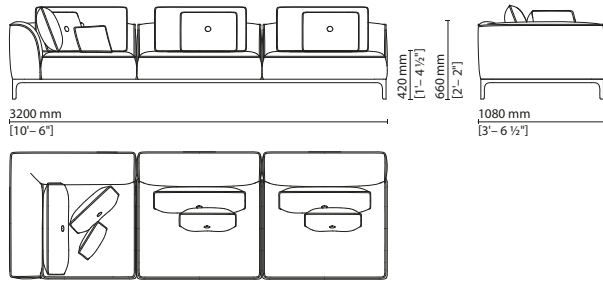

leather or in black leather interlaced with grey nubuck. **Cushions** — Loose cushions available in three sizes: 800x500 mm with piping and central button; 500x350 mm with piping and central button; 350x250 mm with piping. **Table** — Small table with push-pull drawer in lacquered wood with 20 mm thick marble top. Drawer interior lined in microfibra. Available in the same marble of the collection with glossy finish.

## Five Seating System

006 010 — Left 2-seater with small side table

006 011 — Right 2-seater with small side table

006 012 — Left corner element 3-seater

006 013 — Right corner element 3-seater

006 014 — Central element with ottoman on the right side