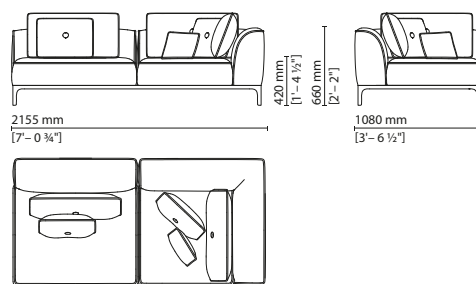

006 011 — Right 2-seater with small side table

006 009 — Right corner 2-seater