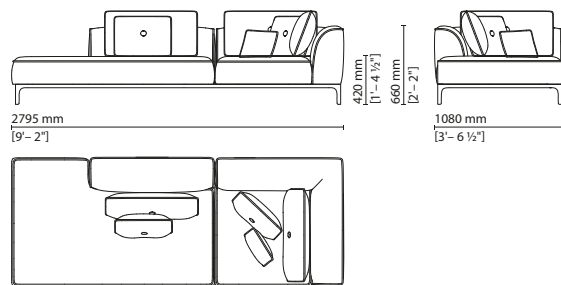

leather or in black leather interlaced with grey nubuck. **Cushions** — Loose cushions available in three sizes: 800x500 mm with piping and central button; 500x350 mm with piping and central button; 350x250 mm with piping. **Table** — Small table with push-pull drawer in lacquered wood with 20 mm thick marble top. Drawer interior lined in microfibra. Available in the same marble of the collection with glossy finish.

## Five Seating System

006 002 — 2-seater sofa

006 003 — 3-seater sofa

006 004 — Left chaise longue

006 005 — Right chaise longue

006 006 — Left corner chaise longue

006 007 — Right corner chaise longue

006 008 — Left corner 2-seater