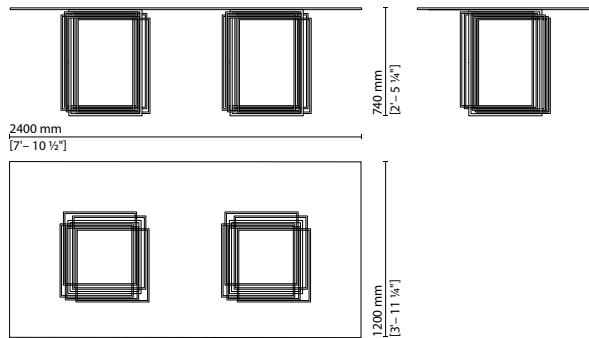

Sistema di tavoli con gambe in acciaio e piano in cristallo, disponibile in cinque formati: quadrato, rettangolare, rotondo e coffee table. Finiture a scelta, come da catalogo.

Struttura — Telai compenetranti in tubolare quadrato saldato verniciato Black Matte e Painted Brass. **Top** — Piano in cristallo con finitura Fumé 12 mm.

Table system with steel legs and glass table top, available in five versions: square, rectangular, round and coffee table. Choice of finishes as per catalogue. **Structure** — Welded

square tubular structure in Matte Black and Painted Brass. **Table top** — 12 mm glass top with Fumé finish.

054201 — Dining table

054204 — Coffee table

Dedalo Dining table + Coffee table

054201 — Dining table

054202 — Dining table

054203 — Dining table

054204 — Coffee table