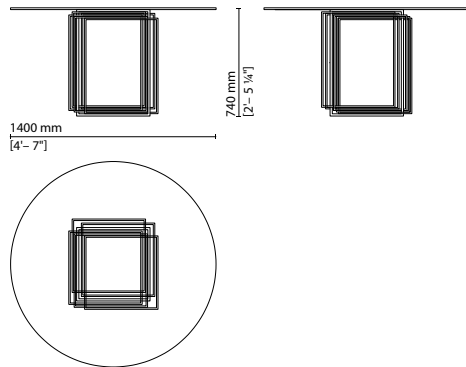

Table system with steel legs and glass table top, available in five versions: square, rectangular, round and coffee table. Choice of finishes as per catalogue. **Structure** — Welded

square tubular structure in Matte Black and Painted Brass. **Table top** — 12 mm glass top with Fumé finish.

054201 — Dining table

054204 — Coffee table

Dedalo Dining table + Coffee table

054201 — Dining table

054202 — Dining table

054203 — Dining table

054204 — Coffee table