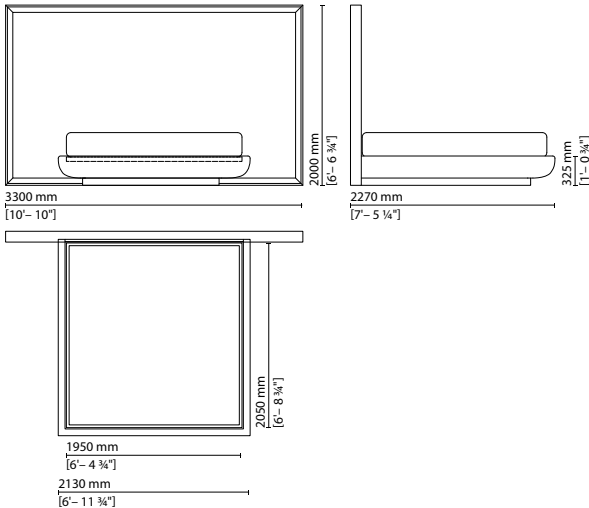

- outer horizontal bands quilted with circle pattern;
- outer vertical bands quilted with horizontal stripe pattern;
- inner vertical panels quilted with diagonal stripe pattern;
- centre panel quilted with vertical stripe pattern.

Landscape Bed

027 401 — Bed 3300×2000 mm
(mattress 1650×2000 mm)

027 402 — Bed 3300×2000 mm
(mattress 1850×2000 mm)

027 403 — Bed 3300×2000 mm
(mattress 2000×2000 mm)

027 404 — Bed 3300×2000 mm
(mattress 1520×2050 mm)

027 405 — Bed 3300×2000 mm
(mattress 1950×2050 mm)

027 406 — Bed 3300×2000 mm
(mattress 1850×2150 mm)

Landscape Bed

027 413 — Bed 4000x1200 mm
(mattress 1650x2000 mm)

027 414 — Bed 4000x1200 mm
(mattress 1850x2000 mm)

027 415 — Bed 4000x1200 mm
(mattress 2000x2000 mm)

Landscape Bed

027 418 — Bed 4000×1200 mm
(mattress 1850×2150 mm)

027 416 — Bed 4000×1200 mm
(mattress 1520×2050 mm)

027 417 — Bed 4000×1200 mm
(mattress 1950×2050 mm)