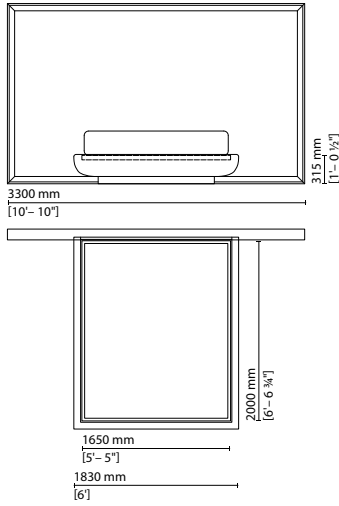

027 404 — Bed 3300×2000 mm
(mattress 1520×2050 mm)

Landscape Bed

027 401 — Bed 3300×2000 mm
(mattress 1650×2000 mm)