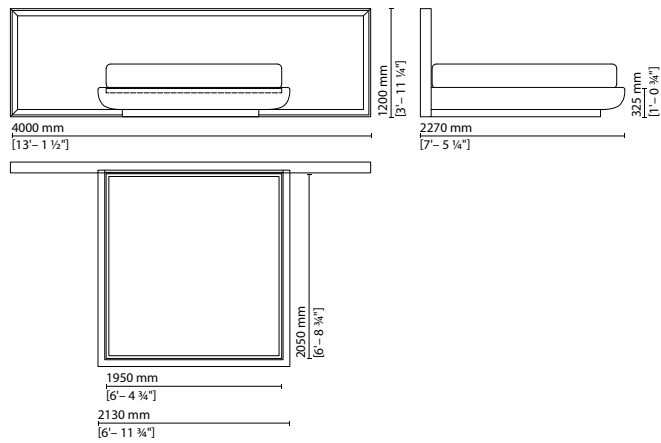

- outer horizontal bands quilted with circle pattern;
- outer vertical bands quilted with horizontal stripe pattern;
- inner vertical panels quilted with diagonal stripe pattern;
- centre panel quilted with vertical stripe pattern.

027 415 — Bed 4000x1200 mm
(mattress 2000x2000 mm)

Landscape Bed

027 418 — Bed 4000×1200 mm
(mattress 1850×2150 mm)

027 416 — Bed 4000×1200 mm
(mattress 1520×2050 mm)

027 417 — Bed 4000×1200 mm
(mattress 1950×2050 mm)

Landscape Bed

027 407 — Bed 2400×1400 mm
(mattress 1650×2000 mm)

027 408 — Bed 2400×1400 mm
(mattress 1850×2000 mm)

027 409 — Bed 2400×1400 mm
(mattress 2000×2000 mm)

027 410 — Bed 2400×1400 mm
(mattress 1520×2050 mm)

027 411 — Bed 2400×1400 mm
(mattress 1950×2050 mm)

027 412 — Bed 2400×1400 mm
(mattress 1850×2150 mm)