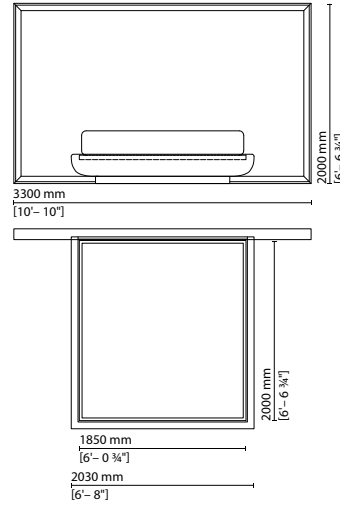

Headboard — Solid wood structure, divided into several parts for transport, to which the decorative panels are fastened to compose the final design. Outer frame, centre and internal horizontal panels in matt lacquered wood available in the variants provided. Outer horizontal and vertical bands and centre panel are padded with polyurethane foam and polyester fibre filler. Internal vertical panels are not padded. **Bed frame** — Wood bed frame padded with polyurethane foam and polyester fibre filler. **Upholstery** — Both headboard and bed frame are covered in leather. Bed frame: removable leather. Headboard: non-removable leather.

Landscape Bed

027 401 — Bed 3300×2000 mm
(mattress 1650×2000 mm)

027 402 — Bed 3300×2000 mm
(mattress 1850×2000 mm)

027 403 — Bed 3300×2000 mm
(mattress 2000×2000 mm)

027 404 — Bed 3300×2000 mm
(mattress 1520×2050 mm)

027 405 — Bed 3300×2000 mm
(mattress 1950×2050 mm)

027 406 — Bed 3300×2000 mm
(mattress 1850×2150 mm)

Landscape Bed

027 413 — Bed 4000x1200 mm
(mattress 1650x2000 mm)

027 414 — Bed 4000x1200 mm
(mattress 1850x2000 mm)

027 411 — Bed 2400×1400 mm
(mattress 1950×2050 mm)

027 412 — Bed 2400×1400 mm
(mattress 1850×2150 mm)