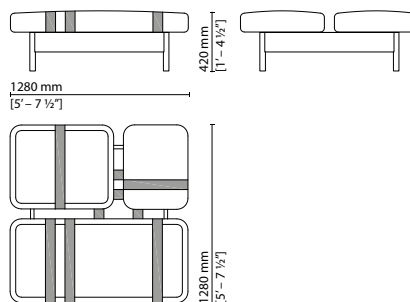

048101 / 048111 / 048121 — Coffee table

048103 / 048113 / 048123 — Coffee table