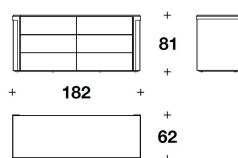

DRAWERS Wooden frontal drawers, lacquered or veneered, finishing coordinated with the top
Matt lacquered inside, covered with microfibre

LLM (15)
CASSETTIERA / CHEST OF DRAWERS
182x62x81H. cm
71 2/3x24 1/3x32H. "