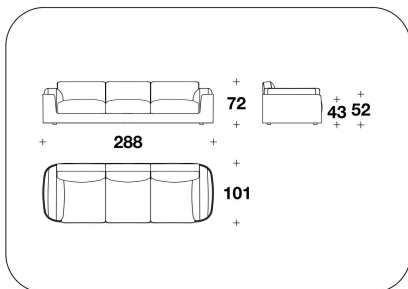

OPTIONAL 2 External frame with diamond quilted

BENTLEY HOME
sofa & armchairs
CHORLEY

BENTLEY

HOME

5CH (D3)
DIVANO 3 POSTI / 3 SEATER SOFA
288x101x72H. - H.S.43 cm
113 1/3x39 2/3x28 1/3H. - H.S.17 "

5CH (D4A)
DIVANO 4 POSTI / 4 SEATER SOFA
330x101x72H. - H.S.43 cm
130x39 2/3x28 1/3H. - H.S.17 "

5CH (D3R)
VENEERED : DIVANO 3 POSTI / 3
SEATER SOFA
288x101x72H. - H.S.43 cm
113 1/3x39 2/3x28 1/3H. - H.S.17 "

5CH (D4AR)
VENEERED : DIVANO 4 POSTI / 4
SEATER SOFA
330x101x72H. - H.S.43 cm
130x39 2/3x28 1/3H. - H.S.17 "