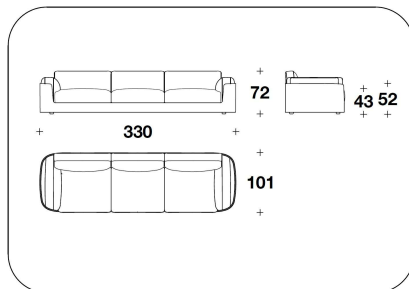

OPTIONAL 2 External frame with diamond quilted

BENTLEY HOME
sofa & armchairs
CHORLEY

BENTLEY

HOME

5CH (D3)
DIVANO 3 POSTI / 3 SEATER SOFA
288x101x72H. - H.S.43 cm
113 1/3x39 2/3x28 1/3H. - H.S.17 "

5CH (D4A)
DIVANO 4 POSTI / 4 SEATER SOFA
330x101x72H. - H.S.43 cm
130x39 2/3x28 1/3H. - H.S.17 "

5CH (D3R)
VENEERED : DIVANO 3 POSTI / 3
SEATER SOFA
288x101x72H. - H.S.43 cm
113 1/3x39 2/3x28 1/3H. - H.S.17 "

5CH (D4AR)
VENEERED : DIVANO 4 POSTI / 4
SEATER SOFA
330x101x72H. - H.S.43 cm
130x39 2/3x28 1/3H. - H.S.17 "