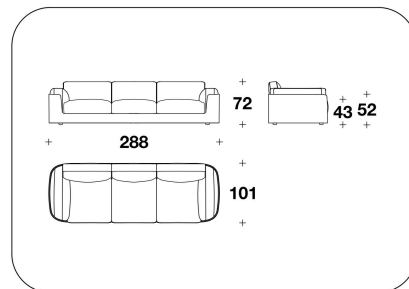

OPTIONAL 2 External frame with diamond quilted

BENTLEY HOME
sofa & armchairs
CHORLEY

BENTLEY

HOME

5CH (D3)
DIVANO 3 POSTI / 3 SEATER SOFA
288x101x72H. - H.S.43 cm
113 1/3x39 2/3x28 1/3H. - H.S.17 "

5CH (D4A)
DIVANO 4 POSTI / 4 SEATER SOFA
330x101x72H. - H.S.43 cm
130x39 2/3x28 1/3H. - H.S.17 "

5CH (D3R)
VENEERED : DIVANO 3 POSTI / 3
SEATER SOFA
288x101x72H. - H.S.43 cm
113 1/3x39 2/3x28 1/3H. - H.S.17 "

5CH (D4AR)
VENEERED : DIVANO 4 POSTI / 4
SEATER SOFA
330x101x72H. - H.S.43 cm
130x39 2/3x28 1/3H. - H.S.17 "