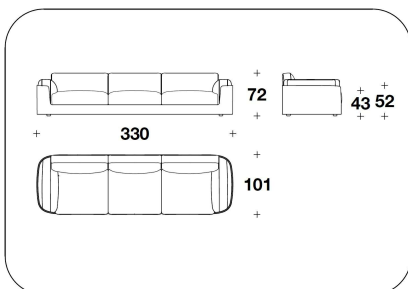

OPTIONAL 2 External frame with diamond quilted

BENTLEY HOME
sofa & armchairs
CHORLEY

BENTLEY

HOME

5CH (D3)
DIVANO 3 POSTI / 3 SEATER SOFA
288x101x72H. - H.S.43 cm
113 1/3x39 2/3x28 1/3H. - H.S.17 "

5CH (D4A)
DIVANO 4 POSTI / 4 SEATER SOFA
330x101x72H. - H.S.43 cm
130x39 2/3x28 1/3H. - H.S.17 "

5CH (D3R)
VENEERED : DIVANO 3 POSTI / 3
SEATER SOFA
288x101x72H. - H.S.43 cm
113 1/3x39 2/3x28 1/3H. - H.S.17 "

5CH (D4AR)
VENEERED : DIVANO 4 POSTI / 4
SEATER SOFA
330x101x72H. - H.S.43 cm
130x39 2/3x28 1/3H. - H.S.17 "