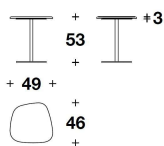

N.B. Each stone, being a natural product, is a one-of-a-kind piece and can therefore exhibit colour and structural differences

VERSACE HOME
coffee tables
ICONIC

VERSACE
HOME

TCV (33)
SIDE TABLE
49x46x53H.cm
19 1/4x18x21H."

TCV (34)
COFFEE TABLE
69x65x30H.cm
27x25 2/3x11 3/4H."

TCV (35)
COFFEE TABLE
98x77x25H.cm
38 2/3x30 1/3x9 3/4H."

Note