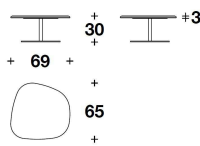

N.B. Each stone, being a natural product, is a one-of-a-kind piece and can therefore exhibit colour and structural differences

VERSACE HOME
coffee tables
ICONIC

VERSACE
HOME

TCV (33)
SIDE TABLE
49x46x53H.cm
19 1/4x18x21H."

TCV (34)
COFFEE TABLE
69x65x30H.cm
27x25 2/3x11 3/4H."

TCV (35)
COFFEE TABLE
98x77x25H.cm
38 2/3x30 1/3x9 3/4H."

Note