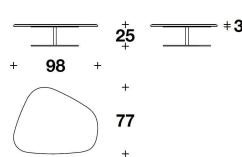

N.B. Each stone, being a natural product, is a one-of-a-kind piece and can therefore exhibit colour and structural differences

VERSACE HOME
coffee tables
ICONIC

VERSACE
HOME

TCV (33)
SIDE TABLE
49x46x53H.cm
19 1/4x18x21H."

TCV (34)
COFFEE TABLE
69x65x30H.cm
27x25 2/3x11 3/4H."

TCV (35)
COFFEE TABLE
98x77x25H.cm
38 2/3x30 1/3x9 3/4H."

Note