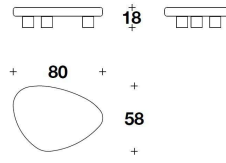

TRUSSARDI CASA
living / coffee & side tables
LARRY

TRUSSARDI
CASA

CTT (26)
ROUND : COFFEE TABLE
Ø 70x32H. cm
Ø 27 2/3x12 2/4H. "

CTT (27)
MEDIUM : COFFEE TABLE
80x58x18H. cm
31 1/3x23x7H. "

CTT (28)
BIG : COFFEE TABLE
130x74x32H. cm
51 1/3x29x12 2/4H. "