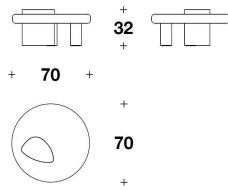

TRUSSARDI CASA
living / coffee & side tables
LARRY

TRUSSARDI
CASA

CTT (26)
ROUND : COFFEE TABLE
Ø 70x32H. cm
Ø 27 2/3x12 2/4H. "

CTT (27)
MEDIUM : COFFEE TABLE
80x58x18H. cm
31 1/3x23x7H. "

CTT (28)
BIG : COFFEE TABLE
130x74x32H. cm
51 1/3x29x12 2/4H. "