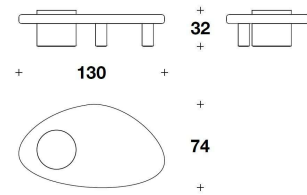

TRUSSARDI CASA
living / coffee & side tables
LARRY

TRUSSARDI
CASA

CTT (26)
ROUND : COFFEE TABLE
Ø 70x32H. cm
Ø 27 2/3x12 2/4H. "

CTT (27)
MEDIUM : COFFEE TABLE
80x58x18H. cm
31 1/3x23x7H. "

CTT (28)
BIG : COFFEE TABLE
130x74x32H. cm
51 1/3x29x12 2/4H. "