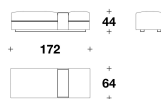

BRT (POUR)
POUF RETTANGOLARE /
RECTANGULAR OTTOMAN
172x64x44H. cm
67 2/3x25 1/3x17 1/4H. "