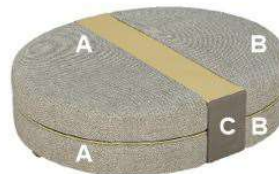

**PIEDI** Legno massello tinto scuro

**OPTIONAL** Profili decorativi in acciaio finitura canna di fucile, Bronze Shadow oppure Palladium

**OPTIONAL TAVOLINO** Tavolino in acciaio curvato finitura canna di fucile, Bronze Shadow oppure Palladium. Disponibile solo per pouf rettangolare **BRT (POUR)** ed elementi isola **BRT (POUT1)**

**SEAT CUSHIONS** Feather, Polyurethane and Fiberfill

**BACK CUSHIONS** Feather, Polyurethane and Fiberfill

**COVER** Not removable fabric or leather cover, back cushions with leather profile to be chosen (not available on 80x70 back cushions)

**FEET** Solid wood dark stained

**OPTIONAL** Decorative steel profiles with gun-metal grey, Bronze Shadow or Palladium finishing

**OPTIONAL SMALL TABLE** Small table in curved steel with gun-metal grey, Bronze Shadow or Palladium finishing. Suitable only for rectangular ottoman **BRT (POUR)** and island elements **BRT (POUT1)**