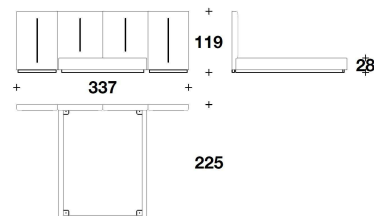

Base with removable fabric or leather cover

**BASE** Solid wood dark stained

**OPTIONAL** Back headboard and lateral sides covered in fabric or leather

**NDL (SPO)**  
**NR.2 : SPONDE LATERALI TESTIERA /**  
**HEADBOARD LATERAL SIDES**  
 80x12x119H. cm  
 31 1/3x4 3/4x47H. "

**NDL (LE1)**  
**LETTO PER MATERASSO / BED FOR**  
**MATTRESS**  
 165x200 - 190x220x119H. - H.B.28 cm  
 65x78 2/3 - 74 2/3x86 2/3x47H. - H.B.11  
 "

**NDL (LE1)**  
**LETTO PER MATERASSO / BED FOR**  
**MATTRESS**  
 165x200 - 190x220x119H. - H.B.28 cm  
 65x78 2/3 - 74 2/3x86 2/3x47H. - H.B.11  
 "

**NDL (LE2)**  
**LETTO PER MATERASSO / BED FOR**  
**MATTRESS**  
 185x200 - 210x220x119H. - H.B.28 cm  
 73x78 2/3 - 82 2/3x86 2/3x47H. - H.B.11  
 "

**NDL (LE2)**  
**LETTO PER MATERASSO / BED FOR**  
**MATTRESS**  
 185x200 - 210x220x119H. - H.B.28 cm  
 73x78 2/3 - 82 2/3x86 2/3x47H. - H.B.11  
 "

**NDL (LE7)**  
**LETTO PER MATERASSO / BED FOR**  
**MATTRESS**  
 200x200 - 225x220x119H. - H.B.28 cm  
 78 2/3x78 2/3 - 88 2/3x86 2/3x47H. -  
 H.B.11 "

**NDL (LE7)**  
**LETTO PER MATERASSO / BED FOR**  
**MATTRESS**  
 200x200 - 225x220x119H. - H.B.28 cm  
 78 2/3x78 2/3 - 88 2/3x86 2/3x47H. -  
 H.B.11 "