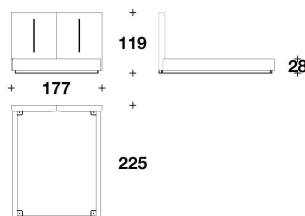

Base with removable fabric or leather cover

**BASE** Solid wood dark stained

**OPTIONAL** Back headboard and lateral sides covered in fabric or leather

**NDL (SPO)**  
**NR.2 : SPONDE LATERALI TESTIERA /**  
**HEADBOARD LATERAL SIDES**  
 80x12x119H. cm  
 31 1/3x4 3/4x47H. "

**NDL (LE1)**  
**LETTO PER MATERASSO / BED FOR**  
**MATTRESS**  
 165x200 - 190x220x119H. - H.B.28 cm  
 65x78 2/3 - 74 2/3x86 2/3x47H. - H.B.11  
 "

**NDL (LE1)**  
**LETTO PER MATERASSO / BED FOR**  
**MATTRESS**  
 165x200 - 190x220x119H. - H.B.28 cm  
 65x78 2/3 - 74 2/3x86 2/3x47H. - H.B.11  
 "

**NDL (LE2)**  
**LETTO PER MATERASSO / BED FOR**  
**MATTRESS**  
 185x200 - 210x220x119H. - H.B.28 cm  
 73x78 2/3 - 82 2/3x86 2/3x47H. - H.B.11  
 "

**NDL (LE2)**  
**LETTO PER MATERASSO / BED FOR**  
**MATTRESS**  
 185x200 - 210x220x119H. - H.B.28 cm  
 73x78 2/3 - 82 2/3x86 2/3x47H. - H.B.11  
 "

**NDL (LE7)**  
**LETTO PER MATERASSO / BED FOR**  
**MATTRESS**  
 200x200 - 225x220x119H. - H.B.28 cm  
 78 2/3x78 2/3 - 88 2/3x86 2/3x47H. -  
 H.B.11 "

**NDL (LE7)**  
**LETTO PER MATERASSO / BED FOR**  
**MATTRESS**  
 200x200 - 225x220x119H. - H.B.28 cm  
 78 2/3x78 2/3 - 88 2/3x86 2/3x47H. -  
 H.B.11 "