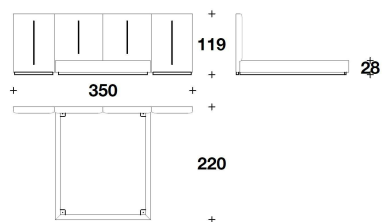

Base with removable fabric or leather cover

**BASE** Solid wood dark stained

**OPTIONAL** Back headboard and lateral sides covered in fabric or leather

**NDL (SPO)**  
**NR.2 : SPONDE LATERALI TESTIERA /**  
**HEADBOARD LATERAL SIDES**  
 80x12x119H. cm  
 31 1/3x4 3/4x47H. "

**NDL (LE1)**  
**LETTO PER MATERASSO / BED FOR**  
**MATTRESS**  
 165x200 - 190x220x119H. - H.B.28 cm  
 65x78 2/3 - 74 2/3x86 2/3x47H. - H.B.11  
 "

**NDL (LE1)**  
**LETTO PER MATERASSO / BED FOR**  
**MATTRESS**  
 165x200 - 190x220x119H. - H.B.28 cm  
 65x78 2/3 - 74 2/3x86 2/3x47H. - H.B.11  
 "