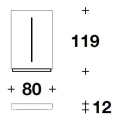

Base with removable fabric or leather cover

**BASE** Solid wood dark stained

**OPTIONAL** Back headboard and lateral sides covered in fabric or leather

**NDL (SPO)**  
**NR.2 : SPONDE LATERALI TESTIERA /**  
**HEADBOARD LATERAL SIDES**  
 80x12x119H. cm  
 31 1/3x4 3/4x47H. "

**NDL (LE1)**  
**LETTO PER MATERASSO / BED FOR**  
**MATTRESS**  
 165x200 - 190x220x119H. - H.B.28 cm  
 65x78 2/3 - 74 2/3x86 2/3x47H. - H.B.11  
 "

**NDL (LE1)**  
**LETTO PER MATERASSO / BED FOR**  
**MATTRESS**  
 165x200 - 190x220x119H. - H.B.28 cm  
 65x78 2/3 - 74 2/3x86 2/3x47H. - H.B.11  
 "

**NDL (QUSA)**  
**QUEEN USA : LETTO PER MATERASSO**  
**/ BED FOR MATTRESS**  
 152x205 - 177x225x119H. - H.B.28 cm  
 60x80 2/3 - 69 2/3x88 2/3x47H. - H.B.11  
 "

**NDL (QUSA)**  
**QUEEN USA : LETTO PER MATERASSO**  
**/ BED FOR MATTRESS**  
 152x205 - 177x225x119H. - H.B.28 cm  
 60x80 2/3 - 69 2/3x88 2/3x47H. - H.B.11  
 "