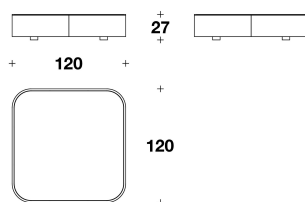

**N.B.** Each stone, being a natural product, is a one-of-a-kind piece and can therefore exhibit colour and structural differences

**LUXENCE LUXURY LIVING**  
**coffee-side tables**  
**PARSONS**

LYC (11)  
 SQUARE : COFFEE TABLE  
 62x62x45H. cm  
 24 1/3x24 1/3x17 3/4H. "

LYC (12)  
 SQUARE : COFFEE TABLE  
 90x90x35H. cm  
 35 1/3x35 1/3x13 3/4H. "

LYC (13)  
 SQUARE : COFFEE TABLE  
 110x110x27H. cm  
 43 1/3x43 1/3x10 3/4H. "

LYC (14)  
 SQUARE : COFFEE TABLE  
 120x120x27H. cm  
 47 1/3x47 1/3x10 3/4H. "