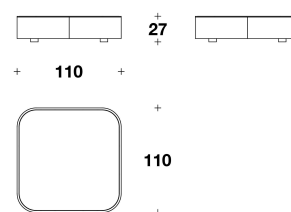

**N.B.** Each stone, being a natural product, is a one-of-a-kind piece and can therefore exhibit colour and structural differences

**LUXENCE LUXURY LIVING**  
**coffee-side tables**  
**PARSONS**

LYC (11)  
 SQUARE : COFFEE TABLE  
 62x62x45H. cm  
 24 1/3x24 1/3x17 3/4H. "

LYC (12)  
 SQUARE : COFFEE TABLE  
 90x90x35H. cm  
 35 1/3x35 1/3x13 3/4H. "

LYC (13)  
 SQUARE : COFFEE TABLE  
 110x110x27H. cm  
 43 1/3x43 1/3x10 3/4H. "

LYC (14)  
 SQUARE : COFFEE TABLE  
 120x120x27H. cm  
 47 1/3x47 1/3x10 3/4H. "