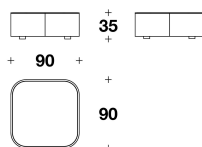

**N.B.** Each stone, being a natural product, is a one-of-a-kind piece and can therefore exhibit colour and structural differences

**LUXENCE LUXURY LIVING**  
**coffee-side tables**  
**PARSONS**

LYC (11)  
 SQUARE : COFFEE TABLE  
 62x62x45H. cm  
 24 1/3x24 1/3x17 3/4H. "

LYC (12)  
 SQUARE : COFFEE TABLE  
 90x90x35H. cm  
 35 1/3x35 1/3x13 3/4H. "

LYC (13)  
 SQUARE : COFFEE TABLE  
 110x110x27H. cm  
 43 1/3x43 1/3x10 3/4H. "

LYC (14)  
 SQUARE : COFFEE TABLE  
 120x120x27H. cm  
 47 1/3x47 1/3x10 3/4H. "