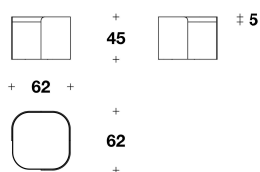

LUXENCE LUXURY LIVING
coffee-side tables
PARSONS

LYC (11)
SQUARE : COFFEE TABLE
62x62x45H. cm
24 1/3x24 1/3x17 3/4H. "