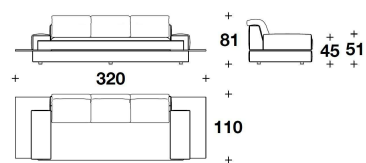

SOA (D3)  
 DIVANO 3 POSTI / 3 SEATER SOFA  
 266x110x81H. - H.S.45cm  
 104 2/3x43 1/3x32H. - H.S.17 3/4"

SOA (D3)  
 DIVANO 3 POSTI / 3 SEATER SOFA  
 266x110x81H. - H.S.45cm  
 104 2/3x43 1/3x32H. - H.S.17 3/4"

SOA (D3)  
 DIVANO 3 POSTI / 3 SEATER SOFA  
 266x110x81H. - H.S.45cm  
 104 2/3x43 1/3x32H. - H.S.17 3/4"

SOA (D4)  
 DIVANO 4 POSTI IN 2 ELEMENTI / 4  
 SEATER SOFA IN 2 ELEMENTS  
 306x110x81H. - H.S.45cm  
 120 1/3x43 1/3x32H. - H.S.17 3/4"

SOA (D4)  
 DIVANO 4 POSTI IN 2 ELEMENTI / 4  
 SEATER SOFA IN 2 ELEMENTS  
 306x110x81H. - H.S.45cm  
 120 1/3x43 1/3x32H. - H.S.17 3/4"

SOA (D4)  
 DIVANO 4 POSTI IN 2 ELEMENTI / 4  
 SEATER SOFA IN 2 ELEMENTS  
 306x110x81H. - H.S.45cm  
 120 1/3x43 1/3x32H. - H.S.17 3/4"