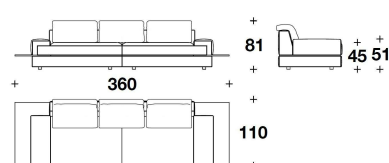

SOA (D3)  
 DIVANO 3 POSTI / 3 SEATER SOFA  
 266x110x81H. - H.S.45cm  
 104 2/3x43 1/3x32H. - H.S.17 3/4"

SOA (D3)  
 DIVANO 3 POSTI / 3 SEATER SOFA  
 266x110x81H. - H.S.45cm  
 104 2/3x43 1/3x32H. - H.S.17 3/4"

SOA (D3)  
 DIVANO 3 POSTI / 3 SEATER SOFA  
 266x110x81H. - H.S.45cm  
 104 2/3x43 1/3x32H. - H.S.17 3/4"

SOA (D4)  
 DIVANO 4 POSTI IN 2 ELEMENTI / 4  
 SEATER SOFA IN 2 ELEMENTS  
 306x110x81H. - H.S.45cm  
 120 1/3x43 1/3x32H. - H.S.17 3/4"

SOA (D4)  
 DIVANO 4 POSTI IN 2 ELEMENTI / 4  
 SEATER SOFA IN 2 ELEMENTS  
 306x110x81H. - H.S.45cm  
 120 1/3x43 1/3x32H. - H.S.17 3/4"

SOA (D4)  
 DIVANO 4 POSTI IN 2 ELEMENTI / 4  
 SEATER SOFA IN 2 ELEMENTS  
 306x110x81H. - H.S.45cm  
 120 1/3x43 1/3x32H. - H.S.17 3/4"