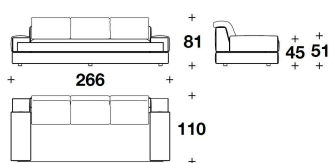

SOA (D3)  
 DIVANO 3 POSTI / 3 SEATER SOFA  
 266x110x81H. - H.S.45cm  
 104 2/3x43 1/3x32H. - H.S.17 3/4"

SOA (D3)  
 DIVANO 3 POSTI / 3 SEATER SOFA  
 266x110x81H. - H.S.45cm  
 104 2/3x43 1/3x32H. - H.S.17 3/4"

SOA (D3)  
 DIVANO 3 POSTI / 3 SEATER SOFA  
 266x110x81H. - H.S.45cm  
 104 2/3x43 1/3x32H. - H.S.17 3/4"

SOA (D4)  
 DIVANO 4 POSTI IN 2 ELEMENTI / 4  
 SEATER SOFA IN 2 ELEMENTS  
 306x110x81H. - H.S.45cm  
 120 1/3x43 1/3x32H. - H.S.17 3/4"

SOA (D4)  
 DIVANO 4 POSTI IN 2 ELEMENTI / 4  
 SEATER SOFA IN 2 ELEMENTS  
 306x110x81H. - H.S.45cm  
 120 1/3x43 1/3x32H. - H.S.17 3/4"

SOA (D4)  
 DIVANO 4 POSTI IN 2 ELEMENTI / 4  
 SEATER SOFA IN 2 ELEMENTS  
 306x110x81H. - H.S.45cm  
 120 1/3x43 1/3x32H. - H.S.17 3/4"