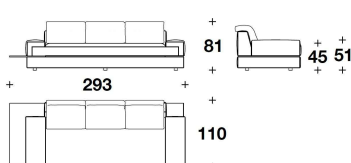

SOA (D3)  
 DIVANO 3 POSTI / 3 SEATER SOFA  
 266x110x81H. - H.S.45cm  
 104 2/3x43 1/3x32H. - H.S.17 3/4"

SOA (D3)  
 DIVANO 3 POSTI / 3 SEATER SOFA  
 266x110x81H. - H.S.45cm  
 104 2/3x43 1/3x32H. - H.S.17 3/4"

SOA (D3)  
 DIVANO 3 POSTI / 3 SEATER SOFA  
 266x110x81H. - H.S.45cm  
 104 2/3x43 1/3x32H. - H.S.17 3/4"

SOA (D4)  
 DIVANO 4 POSTI IN 2 ELEMENTI / 4  
 SEATER SOFA IN 2 ELEMENTS  
 306x110x81H. - H.S.45cm  
 120 1/3x43 1/3x32H. - H.S.17 3/4"

SOA (D4)  
 DIVANO 4 POSTI IN 2 ELEMENTI / 4  
 SEATER SOFA IN 2 ELEMENTS  
 306x110x81H. - H.S.45cm  
 120 1/3x43 1/3x32H. - H.S.17 3/4"

SOA (D4)  
 DIVANO 4 POSTI IN 2 ELEMENTI / 4  
 SEATER SOFA IN 2 ELEMENTS  
 306x110x81H. - H.S.45cm  
 120 1/3x43 1/3x32H. - H.S.17 3/4"