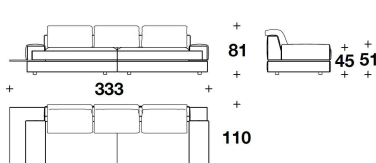

SOA (D3)  
 DIVANO 3 POSTI / 3 SEATER SOFA  
 266x110x81H. - H.S.45cm  
 104 2/3x43 1/3x32H. - H.S.17 3/4"

SOA (D3)  
 DIVANO 3 POSTI / 3 SEATER SOFA  
 266x110x81H. - H.S.45cm  
 104 2/3x43 1/3x32H. - H.S.17 3/4"

SOA (D3)  
 DIVANO 3 POSTI / 3 SEATER SOFA  
 266x110x81H. - H.S.45cm  
 104 2/3x43 1/3x32H. - H.S.17 3/4"

SOA (D4)  
 DIVANO 4 POSTI IN 2 ELEMENTI / 4  
 SEATER SOFA IN 2 ELEMENTS  
 306x110x81H. - H.S.45cm  
 120 1/3x43 1/3x32H. - H.S.17 3/4"

SOA (D4)  
 DIVANO 4 POSTI IN 2 ELEMENTI / 4  
 SEATER SOFA IN 2 ELEMENTS  
 306x110x81H. - H.S.45cm  
 120 1/3x43 1/3x32H. - H.S.17 3/4"

SOA (D4)  
 DIVANO 4 POSTI IN 2 ELEMENTI / 4  
 SEATER SOFA IN 2 ELEMENTS  
 306x110x81H. - H.S.45cm  
 120 1/3x43 1/3x32H. - H.S.17 3/4"