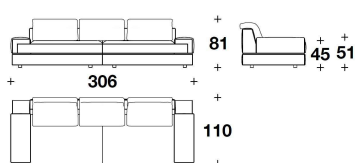

SOA (D3)  
 DIVANO 3 POSTI / 3 SEATER SOFA  
 266x110x81H. - H.S.45cm  
 104 2/3x43 1/3x32H. - H.S.17 3/4"

SOA (D3)  
 DIVANO 3 POSTI / 3 SEATER SOFA  
 266x110x81H. - H.S.45cm  
 104 2/3x43 1/3x32H. - H.S.17 3/4"

SOA (D3)  
 DIVANO 3 POSTI / 3 SEATER SOFA  
 266x110x81H. - H.S.45cm  
 104 2/3x43 1/3x32H. - H.S.17 3/4"

SOA (D4)  
 DIVANO 4 POSTI IN 2 ELEMENTI / 4  
 SEATER SOFA IN 2 ELEMENTS  
 306x110x81H. - H.S.45cm  
 120 1/3x43 1/3x32H. - H.S.17 3/4"

SOA (D4)  
 DIVANO 4 POSTI IN 2 ELEMENTI / 4  
 SEATER SOFA IN 2 ELEMENTS  
 306x110x81H. - H.S.45cm  
 120 1/3x43 1/3x32H. - H.S.17 3/4"

SOA (D4)  
 DIVANO 4 POSTI IN 2 ELEMENTI / 4  
 SEATER SOFA IN 2 ELEMENTS  
 306x110x81H. - H.S.45cm  
 120 1/3x43 1/3x32H. - H.S.17 3/4"