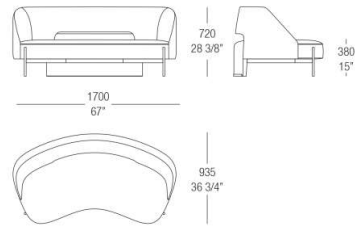

N06 Volpe

N13 Orso
bruno

FEET FINISHINGS

METALS

538
Varnished
Black

DIMENSIONS

Sofa W. 1650 mm

Round sofa W. 1700 mm