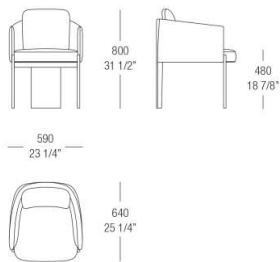

Dining armchair