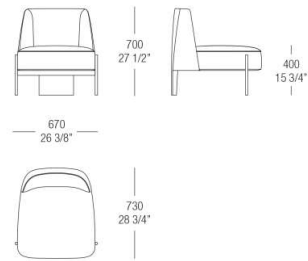

Armchair without armrests