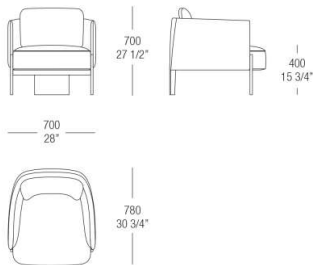

Armchair with armrests