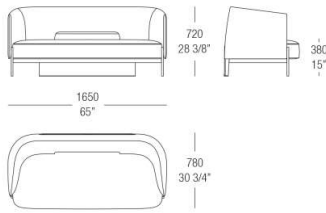

N06 Volpe

N13 Orso
bruno

FEET FINISHINGS

METALS

538
Varnished
Black

DIMENSIONS

Sofa W. 1650 mm

Round sofa W. 1700 mm