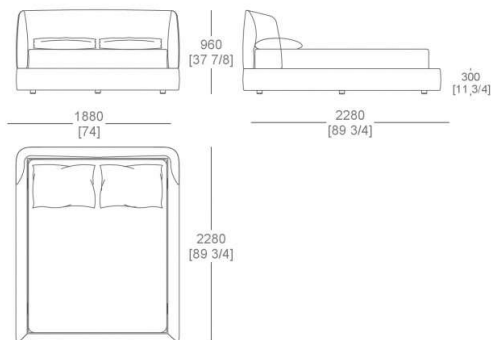

N13 Orso
bruno

DIMENSIONS

Fixed bedspring (mattress W. 1600 x D.2000 mm)

Fixed bedspring (mattress W. 1600 x D.2100 mm)

Fixed bedspring (mattress W. 1800 x D.2000 mm)

Fixed bedspring (mattress W. 1800 x D.2100 mm)

Raisable bedspring (mattress W. 1600 x D. 2000 mm)

Raisable bedspring (mattress W. 1800 x D.2000 mm)