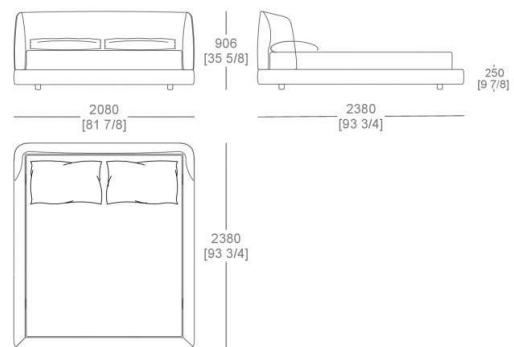

N13 Orso
bruno

DIMENSIONS

Fixed bedspring (mattress W. 1600 x D.2000 mm)

Fixed bedspring (mattress W. 1600 x D.2100 mm)

Fixed bedspring (mattress W. 1800 x D.2000 mm)

Fixed bedspring (mattress W. 1800 x D.2100 mm)

Raisable bedspring (mattress W. 1600 x D. 2000 mm)

Raisable bedspring (mattress W. 1800 x D.2000 mm)