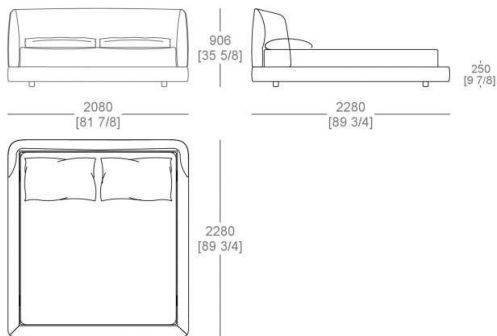

N13 Orso
bruno

DIMENSIONS

Fixed bedspring (mattress W. 1600 x D.2000 mm)

Fixed bedspring (mattress W. 1600 x D.2100 mm)

Fixed bedspring (mattress W. 1800 x D.2000 mm)

Fixed bedspring (mattress W. 1800 x D.2100 mm)

Raisable bedspring (mattress W. 1600 x D. 2000 mm)

Raisable bedspring (mattress W. 1800 x D.2000 mm)