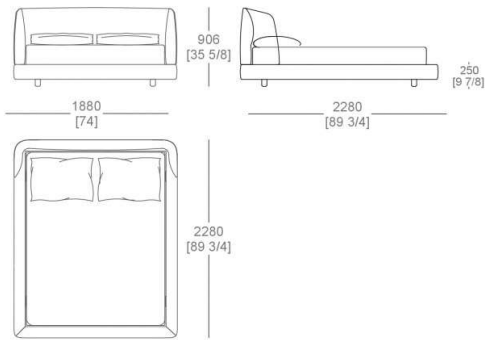

N14
Antilope

N11 Lupo

N12 Balena

N09 Squalo
blu

N10 Tigre

N07 Leone

N04
Alligatore

N06 Volpe

N13 Orso
bruno

DIMENSIONS

Fixed bedspring (mattress W. 1600 x D.2000 mm)

Fixed bedspring (mattress W. 1600 x D.2100 mm)

Fixed bedspring (mattress W. 1800 x D.2000 mm)

Fixed bedspring (mattress W. 1800 x D.2100 mm)

Raisable bedspring (mattress W. 1600 x D. 2000 mm)

Raisable bedspring (mattress W. 1800 x D.2000 mm)