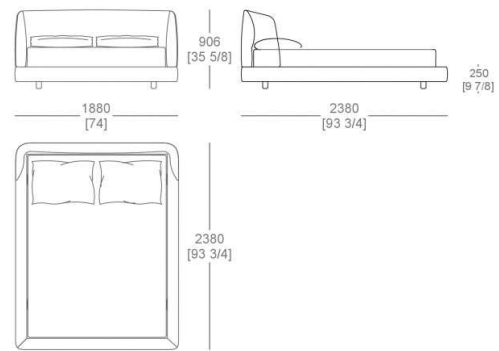

N14
Antilope

N11 Lupo

N12 Balena

N09 Squalo
blu

N10 Tigre

N07 Leone

N04
Alligatore

N06 Volpe

N13 Orso
bruno

DIMENSIONS

Fixed bedspring (mattress W. 1600 x D.2000 mm)

Fixed bedspring (mattress W. 1600 x D.2100 mm)

Fixed bedspring (mattress W. 1800 x D.2000 mm)

Fixed bedspring (mattress W. 1800 x D.2100 mm)

Raisable bedspring (mattress W. 1600 x D. 2000 mm)

Raisable bedspring (mattress W. 1800 x D.2000 mm)