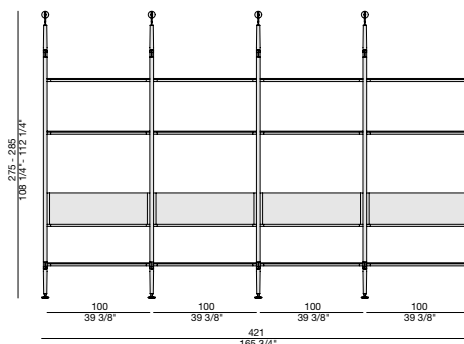

Aria comp. F

- (2x) Aria 261 colonna laterale a parete / wall side column
- (3x) Aria 261 colonna centrale a parete / wall central column
- (12x) Aria 100 ripiano legno / wooden shelf
- (4x) Aria 100 contenitore con anta ribalta / container with flap door