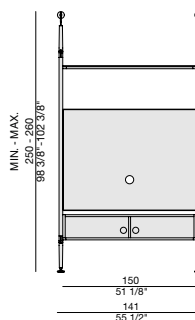

Aria comp. C

- (2x) Aria 236 colonna laterale a parete / wall side column
- (1x) Aria 150 ripiano legno / wooden shelf
- (1x) Aria 150 contenitore porta TV / TV container
- (1x) Aria 150 pannello porta TV / board for flat TV