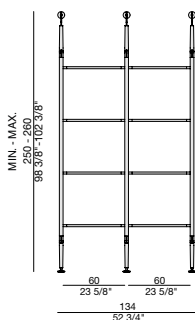

ARIA COMP. B

ARIA COMP. D

ARIA COMP. G

ARIA COMP. B

ARIA COMP. G

**Aria comp. A**

- (2x) Aria 236 colonna laterale a parete / wall side column
- (1x) Aria 236 colonna centrale a parete / wall central column
- (8x) Aria 60 ripiano cristallo / glass shelf