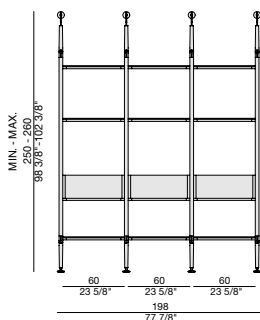

ARIA COMP. B

ARIA COMP. D

ARIA COMP. G

ARIA COMP. B

ARIA COMP. G

**Aria comp. A**

- (2x) Aria 236 colonna laterale a parete / wall side column
- (1x) Aria 236 colonna centrale a parete / wall central column
- (8x) Aria 60 ripiano cristallo / glass shelf