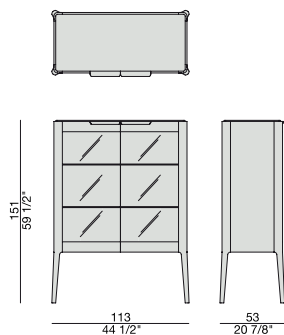

ATLANTE 2

Design G. & O. Buratti

CREDENZA - MADIA | SIDEBORD - CUPBOARD

2019

Madia in noce canaletta o frassino con due ante in cristallo fumè e piano in marmo, in legno o in cristallo acidato retroverniciato. Ripiani interni in cristallo.

Cupboard in canaletta walnut or ash with two smoked glass doors and top in marble, wood or frosted glass backcoated. Glass internal shelves.

Vitrine aus Nussbaum Canaletta oder Esche mit zwei Rauchglastüren und Marmor-, Holz- oder satinierte hinterlackierte Glasplatte. Innerenboden aus Glas.

Vitrine en noyer canaletta avec ou frêne deux portes en verre fumé et plateau en marbre, en bois ou en verre dépoli rétro verni. Etagères intérieures en verre.

Aparador en nogal canaletta o fresno con dos puertas en cristal ahumado y tapa de mármol, madera o en cristal al ácido retrobarnizado. Estantes interiores en cristal.