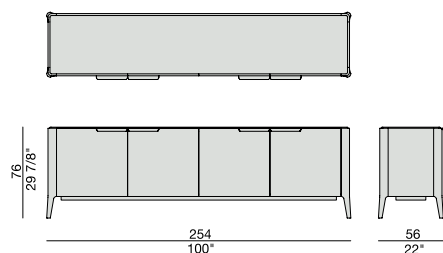

ATLANTE 5

Design G. & O. Buratti

CREDENZA - MADIA | SIDEBORD - CUPBOARD

2019

Credenza in noce canaletta o frassino con quattro ante in cristallo fumè e piano in marmo, in legno o in cristallo acidato retroverniciato. Interno attrezzato con ripiani in cristallo. Illuminazione interna con LED dimmerabile con trasformatore 110/220 volt.

Sideboard in solid canaletta walnut or ash with four smoked glass doors. Top is available in marble, wood or frosted backcoated glass. The inside is equipped with glass shelves. Internal dimmer LED lighting with transformer 110/220 Volts.

Anrichte aus massivem Nussbaum canaletta oder Esche, mit vier Türen aus Glas. Die obere Platte ist in den Ausführungen Marmor, Holz, oder satiniertes, hinterlackiertes Glas erhältlich. Die Inneneinteilung besteht aus Glasböden und einer Dimmer LED Beleuchtung mit Trafo für 110/220 Volt.

Meuble en noyer canaletta ou frêne avec quatre portes en verre fumé et plateau en marbre, bois ou verre dépoli rétro verni. Intérieur équipé avec étagères en verre. Éclairage intérieure en LED avec transformateur 110/220 volt.

Aparador de nogal canaletta o fresno con cuatro puertas en cristal ahumado con tapa de mármol, de madera o de cristal al ácido retrobarnizado. Interior equipado con repisas de cristal. Iluminación interna con LED regulable con transformador 110/220 volt.