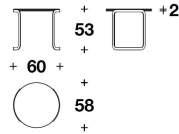

LYC (17V/1)
SIDE TABLE
60x58x53H. cm
23 2/3x23x21H. "

LYC (17E/1)
WOOD : SIDE TABLE
60x58x53H. cm
23 2/3x23x21H. "

LYC (17M/1)
MARBLE : SIDE TABLE
60x58x53H. cm
23 2/3x23x21H. "

LYC (17V/2)
COFFEE TABLE
90x88x43H. cm
35 1/3x34 2/3x17H. "