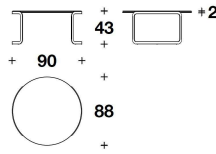

LYC (17V/1)
SIDE TABLE
60x58x53H. cm
23 2/3x23x21H. "

LYC (17E/1)
WOOD : SIDE TABLE
60x58x53H. cm
23 2/3x23x21H. "

LYC (17M/1)
MARBLE : SIDE TABLE
60x58x53H. cm
23 2/3x23x21H. "

LYC (17V/2)
COFFEE TABLE
90x88x43H. cm
35 1/3x34 2/3x17H. "

LYC (17E/2)
WOOD : COFFEE TABLE
90x88x43H. cm
35 1/3x34 2/3x17H. "

LYC (17M/2)
MARBLE : COFFEE TABLE
90x88x43H. cm
35 1/3x34 2/3x17H. "

LYC (17V/3)
COFFEE TABLE
120x118x33H. cm
47 1/3x46 1/3x13H. "

LYC (17E/3)
WOOD : COFFEE TABLE
120x118x33H. cm
47 1/3x46 1/3x13H. "

LYC (17M/3)
MARBLE : COFFEE TABLE
120x118x33H. cm
47 1/3x46 1/3x13H. "

Note