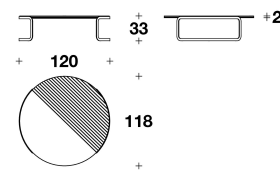

LYC (17V/1)
SIDE TABLE
60x58x53H. cm
23 2/3x23x21H. "

LYC (17E/1)
WOOD : SIDE TABLE
60x58x53H. cm
23 2/3x23x21H. "

LYC (17M/1)
MARBLE : SIDE TABLE
60x58x53H. cm
23 2/3x23x21H. "

LYC (17V/2)
COFFEE TABLE
90x88x43H. cm
35 1/3x34 2/3x17H. "

LYC (17E/2)
WOOD : COFFEE TABLE
90x88x43H. cm
35 1/3x34 2/3x17H. "

LYC (17M/2)
MARBLE : COFFEE TABLE
90x88x43H. cm
35 1/3x34 2/3x17H. "

LYC (17V/3)
COFFEE TABLE
120x118x33H. cm
47 1/3x46 1/3x13H. "

LYC (17E/3)
WOOD : COFFEE TABLE
120x118x33H. cm
47 1/3x46 1/3x13H. "

LYC (17M/3)
MARBLE : COFFEE TABLE
120x118x33H. cm
47 1/3x46 1/3x13H. "

Note