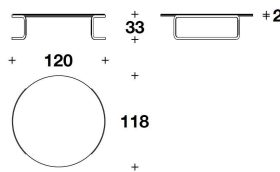

LYC (17V/1)
SIDE TABLE
60x58x53H. cm
23 2/3x23x21H. "

LYC (17E/1)
WOOD : SIDE TABLE
60x58x53H. cm
23 2/3x23x21H. "

LYC (17M/1)
MARBLE : SIDE TABLE
60x58x53H. cm
23 2/3x23x21H. "

LYC (17V/2)
COFFEE TABLE
90x88x43H. cm
35 1/3x34 2/3x17H. "

LYC (17E/2)
WOOD : COFFEE TABLE
90x88x43H. cm
35 1/3x34 2/3x17H. "

LYC (17M/2)
MARBLE : COFFEE TABLE
90x88x43H. cm
35 1/3x34 2/3x17H. "

LYC (17V/3)
COFFEE TABLE
120x118x33H. cm
47 1/3x46 1/3x13H. "

LYC (17E/3)
WOOD : COFFEE TABLE
120x118x33H. cm
47 1/3x46 1/3x13H. "

LYC (17M/3)
MARBLE : COFFEE TABLE
120x118x33H. cm
47 1/3x46 1/3x13H. "

Note