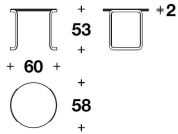

LYC (17V/1)
SIDE TABLE
60x58x53H. cm
23 2/3x23x21H. "

LYC (17E/1)
WOOD : SIDE TABLE
60x58x53H. cm
23 2/3x23x21H. "

LYC (17M/1)
MARBLE : SIDE TABLE
60x58x53H. cm
23 2/3x23x21H. "

LYC (17V/2)
COFFEE TABLE
90x88x43H. cm
35 1/3x34 2/3x17H. "