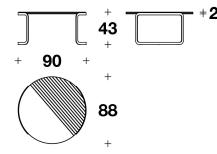

LYC (17V/1)
SIDE TABLE
60x58x53H. cm
23 2/3x23x21H. "

LYC (17E/1)
WOOD : SIDE TABLE
60x58x53H. cm
23 2/3x23x21H. "

LYC (17M/1)
MARBLE : SIDE TABLE
60x58x53H. cm
23 2/3x23x21H. "

LYC (17V/2)
COFFEE TABLE
90x88x43H. cm
35 1/3x34 2/3x17H. "

LYC (17E/2)
WOOD : COFFEE TABLE
90x88x43H. cm
35 1/3x34 2/3x17H. "

LYC (17M/2)
MARBLE : COFFEE TABLE
90x88x43H. cm
35 1/3x34 2/3x17H. "

LYC (17V/3)
COFFEE TABLE
120x118x33H. cm
47 1/3x46 1/3x13H. "

LYC (17E/3)
WOOD : COFFEE TABLE
120x118x33H. cm
47 1/3x46 1/3x13H. "

LYC (17M/3)
MARBLE : COFFEE TABLE
120x118x33H. cm
47 1/3x46 1/3x13H. "

Note