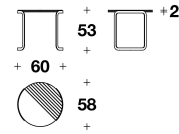

LYC (17V/1)
SIDE TABLE
60x58x53H. cm
23 2/3x23x21H. "

LYC (17E/1)
WOOD : SIDE TABLE
60x58x53H. cm
23 2/3x23x21H. "

LYC (17M/1)
MARBLE : SIDE TABLE
60x58x53H. cm
23 2/3x23x21H. "

LYC (17V/2)
COFFEE TABLE
90x88x43H. cm
35 1/3x34 2/3x17H. "

LYC (17E/2)
WOOD : COFFEE TABLE
90x88x43H. cm
35 1/3x34 2/3x17H. "

LYC (17M/2)
MARBLE : COFFEE TABLE
90x88x43H. cm
35 1/3x34 2/3x17H. "

LYC (17V/3)
COFFEE TABLE
120x118x33H. cm
47 1/3x46 1/3x13H. "

LYC (17E/3)
WOOD : COFFEE TABLE
120x118x33H. cm
47 1/3x46 1/3x13H. "