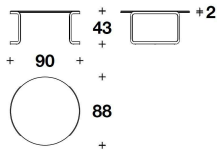

LYC (17V/1)
SIDE TABLE
60x58x53H. cm
23 2/3x23x21H. "

LYC (17E/1)
WOOD : SIDE TABLE
60x58x53H. cm
23 2/3x23x21H. "

LYC (17M/1)
MARBLE : SIDE TABLE
60x58x53H. cm
23 2/3x23x21H. "

LYC (17V/2)
COFFEE TABLE
90x88x43H. cm
35 1/3x34 2/3x17H. "