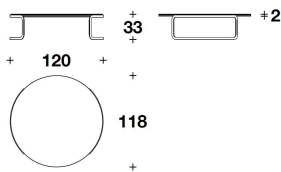

LYC (17V/1)
SIDE TABLE
60x58x53H. cm
23 2/3x23x21H. "

LYC (17E/1)
WOOD : SIDE TABLE
60x58x53H. cm
23 2/3x23x21H. "

LYC (17M/1)
MARBLE : SIDE TABLE
60x58x53H. cm
23 2/3x23x21H. "

LYC (17V/2)
COFFEE TABLE
90x88x43H. cm
35 1/3x34 2/3x17H. "

LYC (17E/2)
WOOD : COFFEE TABLE
90x88x43H. cm
35 1/3x34 2/3x17H. "

LYC (17M/2)
MARBLE : COFFEE TABLE
90x88x43H. cm
35 1/3x34 2/3x17H. "

LYC (17V/3)
COFFEE TABLE
120x118x33H. cm
47 1/3x46 1/3x13H. "

LYC (17E/3)
WOOD : COFFEE TABLE
120x118x33H. cm
47 1/3x46 1/3x13H. "

LYC (17M/3)
MARBLE : COFFEE TABLE
120x118x33H. cm
47 1/3x46 1/3x13H. "

Note