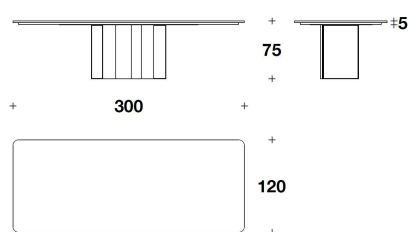

LUXENCE LUXURY LIVING
tables & writing-desks
PAVILLON CENTRAL

LLT (39E) - LLT (39V)
WOOD - GLASS : TAVOLO
RETTANGOLARE / RECTANGULAR
TABLE
300x120x75H.THK.5- 300x120x74H. -
THK.4 cm
118x47 1/3x29 2/3H.THK.1 15/16-
118x47 1/3x29H. - "