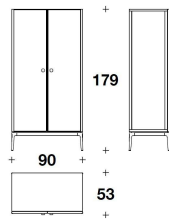

**BAROCCO 5F**

ALL THE COLOURS VERSACE HOME (SEE THE END OF THE PRICELIST)

VMB (01)

CABINET ALTO / TALL CABINET

90x53x179H. cm

35 1/3x21x70 1/3H. "

**Note**