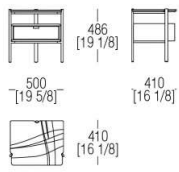

METAL BASE FINISHINGS

METALS

528
Varnished
Bronze

DIMENSIONS

Night table W. 500 mm

Night table W. 700 mm

Chest of drawers