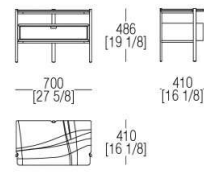

METAL BASE FINISHINGS

METALS

528
Varnished
Bronze

DIMENSIONS

Night table W. 500 mm

Night table W. 700 mm

Chest of drawers