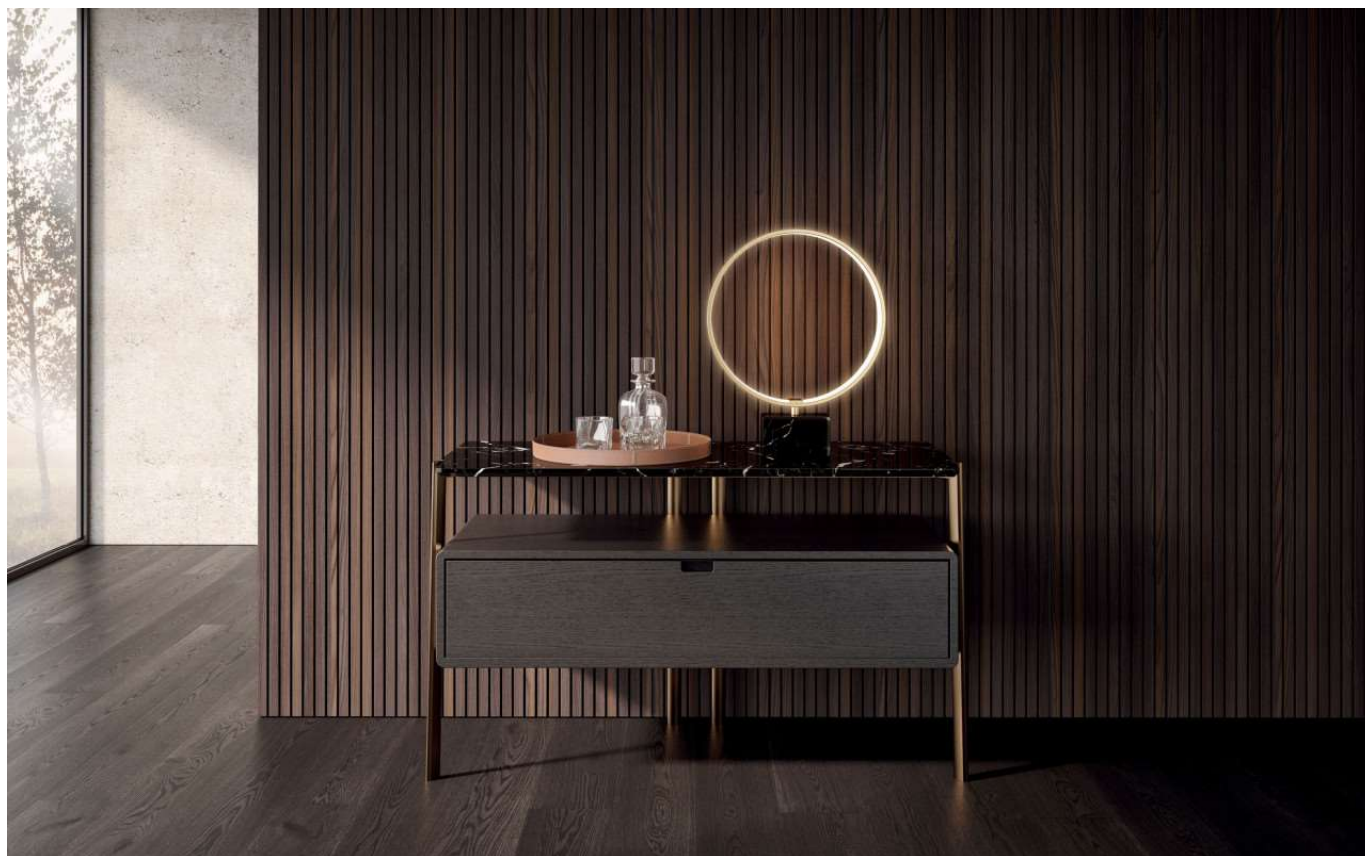

EROS

STUDIO63

The Eros night group, consisting of a chest of drawers and bedside table, is characterized by the sophisticated dialogue between the different materials that compose it: metal, marble, wood. The bronze painted metal oval diameter structure supports a precious marble support surface through a sophisticated recess inside which it is inserted.

The container in black-stained oak is suspended between the top and the floor, making it light and ethereal.

TYPE / NIGHT COMPLEMENTS

TECHNICAL FEATURES

Night group available in two elements: chest of drawers and nightstand.