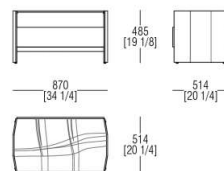

Night table W. 710 wood top

Night table W. 710 marble top

Night table W. 870 wood top

Night table W. 870 marble top

Chest of drawers W. 1350 wood top

Chest of drawers W. 1350 marble top

Chest of drawers W. 1350 wood top