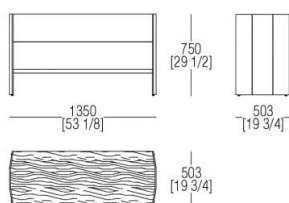

Night table W. 710 wood top

Night table W. 710 marble top

Night table W. 870 wood top

Night table W. 870 marble top

Chest of drawers W. 1350 wood top

Chest of drawers W. 1350 marble top

Chest of drawers W. 1350 wood top