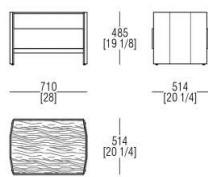

DIMENSIONS

Night table W. 710 wood top