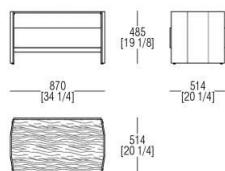

Night table W. 710 wood top

Night table W. 710 marble top

Night table W. 870 wood top

Night table W. 870 marble top

Chest of drawers W. 1350 wood top

Chest of drawers W. 1350 marble top

Chest of drawers W. 1350 wood top