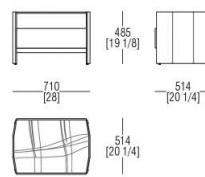

Night table W. 710 marble top