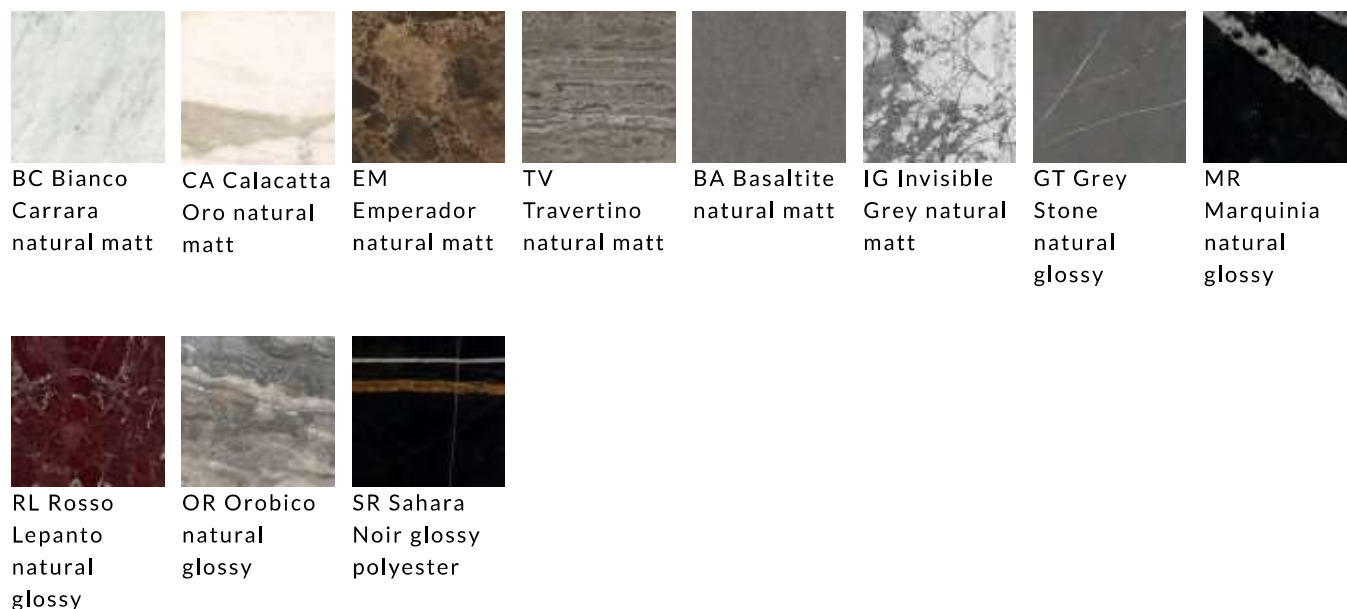

TOP FINISHINGS

FROSTED VARNISHED GLASS

MARBLES