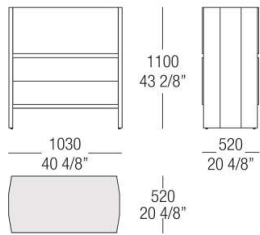

DIMENSIONS

High sideboard - Glass top