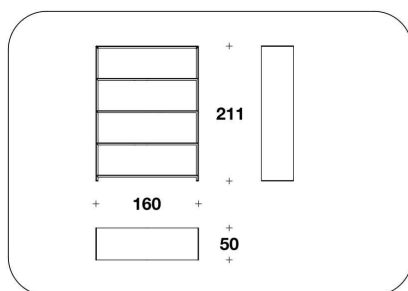

BENTLEY HOME
living / bookshelves
EASTWOOD

MDB (20)
 LIBRERIA / BOOKSHELF
 100x50x211H.cm
 39 1/3x19 3/4x83H."

MDB (20)
 LIBRERIA / BOOKSHELF
 100x50x211H.cm
 39 1/3x19 3/4x83H."

MDB (20)
 LIBRERIA / BOOKSHELF
 100x50x211H.cm
 39 1/3x19 3/4x83H."

MDB (21)
 LIBRERIA / BOOKSHELF
 160x50x211H.cm
 63x19 3/4x83H."

MDB (21)
 LIBRERIA / BOOKSHELF
 160x50x211H.cm
 63x19 3/4x83H."

MDB (21)
 LIBRERIA / BOOKSHELF
 160x50x211H.cm
 63x19 3/4x83H."

Note