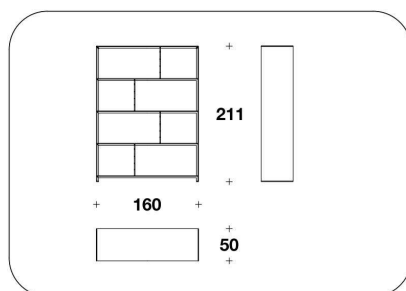

BENTLEY HOME
living / bookshelves
EASTWOOD

MDB (20)
 LIBRERIA / BOOKSHELF
 100x50x211H.cm
 39 1/3x19 3/4x83H."

MDB (20)
 LIBRERIA / BOOKSHELF
 100x50x211H.cm
 39 1/3x19 3/4x83H."

MDB (20)
 LIBRERIA / BOOKSHELF
 100x50x211H.cm
 39 1/3x19 3/4x83H."

MDB (21)
 LIBRERIA / BOOKSHELF
 160x50x211H.cm
 63x19 3/4x83H."

MDB (21)
 LIBRERIA / BOOKSHELF
 160x50x211H.cm
 63x19 3/4x83H."

MDB (21)
 LIBRERIA / BOOKSHELF
 160x50x211H.cm
 63x19 3/4x83H."

Note