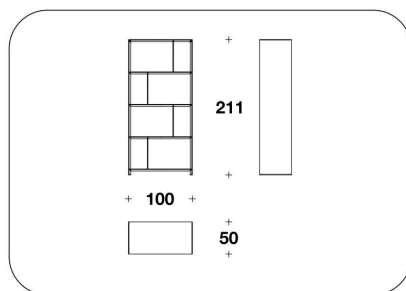

BENTLEY HOME
living / bookshelves
EASTWOOD

MDB (20)
 LIBRERIA / BOOKSHELF
 100x50x211H.cm
 39 1/3x19 3/4x83H."

MDB (20)
 LIBRERIA / BOOKSHELF
 100x50x211H.cm
 39 1/3x19 3/4x83H."

MDB (20)
 LIBRERIA / BOOKSHELF
 100x50x211H.cm
 39 1/3x19 3/4x83H."

MDB (21)
 LIBRERIA / BOOKSHELF
 160x50x211H.cm
 63x19 3/4x83H."

MDB (21)
 LIBRERIA / BOOKSHELF
 160x50x211H.cm
 63x19 3/4x83H."

MDB (21)
 LIBRERIA / BOOKSHELF
 160x50x211H.cm
 63x19 3/4x83H."

Note