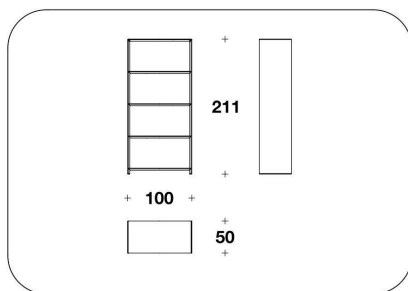

BENTLEY HOME
living / bookshelves
EASTWOOD

MDB (20)
 LIBRERIA / BOOKSHELF
 100x50x211H.cm
 39 1/3x19 3/4x83H."

MDB (20)
 LIBRERIA / BOOKSHELF
 100x50x211H.cm
 39 1/3x19 3/4x83H."

MDB (20)
 LIBRERIA / BOOKSHELF
 100x50x211H.cm
 39 1/3x19 3/4x83H."

MDB (21)
 LIBRERIA / BOOKSHELF
 160x50x211H.cm
 63x19 3/4x83H."

MDB (21)
 LIBRERIA / BOOKSHELF
 160x50x211H.cm
 63x19 3/4x83H."

MDB (21)
 LIBRERIA / BOOKSHELF
 160x50x211H.cm
 63x19 3/4x83H."

Note