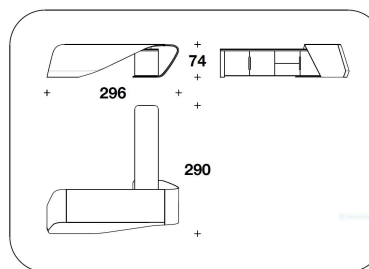

BTV (33E)
VENEERED : SCRIVANIA DX O SX /
RIGHT OR LEFT WRITING-DESK
296x120x74H.cm
116 2/3x47 1/3x29H."

BTV (33P)
LEATHER : SCRIVANIA DX O SX /
RIGHT OR LEFT WRITING-DESK
296x120x74H.cm
116 2/3x47 1/3x29H."

BTV (33EMP)
VENEERED : SCRIVANIA DX O SX CON
SIDEBOARD IN PELLE / RIGHT OR
LEFT WRITING-DESK WITH LEATHER
SIDEBOARD
296x290x74H.cm
116 2/3x114 1/3x29H."

BTV (33PMP)
LEATHER : SCRIVANIA DX O SX CON
SIDEBOARD IN PELLE / RIGHT OR
LEFT WRITING-DESK WITH LEATHER
SIDEBOARD
296x290x74H.cm
116 2/3x114 1/3x29H."