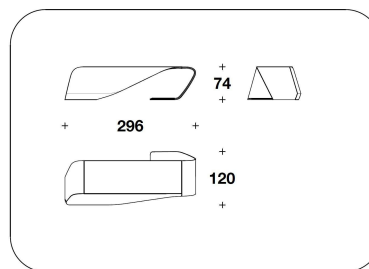

BTV (33E)
VENEERED : SCRIVANIA DX O SX /
RIGHT OR LEFT WRITING-DESK
296x120x74H.cm
116 2/3x47 1/3x29H."

BTV (33P)
LEATHER : SCRIVANIA DX O SX /
RIGHT OR LEFT WRITING-DESK
296x120x74H.cm
116 2/3x47 1/3x29H."

BTV (33EMP)
VENEERED : SCRIVANIA DX O SX CON
SIDEBOARD IN PELLE / RIGHT OR
LEFT WRITING-DESK WITH LEATHER
SIDEBOARD
296x290x74H.cm
116 2/3x114 1/3x29H."

BTV (33PMP)
LEATHER : SCRIVANIA DX O SX CON
SIDEBOARD IN PELLE / RIGHT OR
LEFT WRITING-DESK WITH LEATHER
SIDEBOARD
296x290x74H.cm
116 2/3x114 1/3x29H."