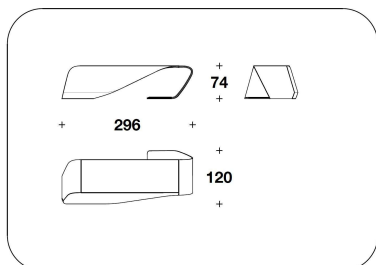

BTV (33E)
VENEERED : SCRIVANIA DX O SX /
RIGHT OR LEFT WRITING-DESK
296x120x74H.cm
116 2/3x47 1/3x29H."

BTV (33P)
LEATHER : SCRIVANIA DX O SX /
RIGHT OR LEFT WRITING-DESK
296x120x74H.cm
116 2/3x47 1/3x29H."

BTV (33EMP)
VENEERED : SCRIVANIA DX O SX CON
SIDEBOARD IN PELLE / RIGHT OR
LEFT WRITING-DESK WITH LEATHER
SIDEBOARD
296x290x74H.cm
116 2/3x114 1/3x29H."

BTV (33PMP)
LEATHER : SCRIVANIA DX O SX CON
SIDEBOARD IN PELLE / RIGHT OR
LEFT WRITING-DESK WITH LEATHER
SIDEBOARD
296x290x74H.cm
116 2/3x114 1/3x29H."

BTV (33/SCZ)
SPECIAL CUSTOMIZATION : SCRIVANIA
DX O SX / RIGHT OR LEFT WRITING-
DESK
296x120x74H.cm
116 2/3x47 1/3x29H."

BTV (33MP/SCZ)
SPECIAL CUSTOMIZATION : SCRIVANIA
DX O SX CON SIDEBOARD IN PELLE /
RIGHT OR LEFT WRITING-DESK WITH
LEATHER SIDEBOARD
296x290x74H.cm
116 2/3x114 1/3x29H."