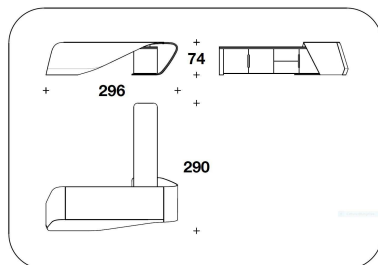

BTV (33MP/SCZ)
SPECIAL CUSTOMIZATION : SCRIVANIA
DX O SX CON SIDEBOARD IN PELLE /
RIGHT OR LEFT WRITING-DESK WITH
LEATHER SIDEBOARD
296x290x74H.cm
116 2/3x114 1/3x29H."

Note