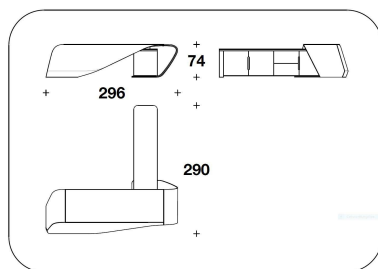

BTV (33E)
VENEERED : SCRIVANIA DX O SX /
RIGHT OR LEFT WRITING-DESK
296x120x74H.cm
116 2/3x47 1/3x29H."

BTV (33P)
LEATHER : SCRIVANIA DX O SX /
RIGHT OR LEFT WRITING-DESK
296x120x74H.cm
116 2/3x47 1/3x29H."

BTV (33EMP)
VENEERED : SCRIVANIA DX O SX CON
SIDEBOARD IN PELLE / RIGHT OR
LEFT WRITING-DESK WITH LEATHER
SIDEBOARD
296x290x74H.cm
116 2/3x114 1/3x29H."

BTV (33PMP)
LEATHER : SCRIVANIA DX O SX CON
SIDEBOARD IN PELLE / RIGHT OR
LEFT WRITING-DESK WITH LEATHER
SIDEBOARD
296x290x74H.cm
116 2/3x114 1/3x29H."