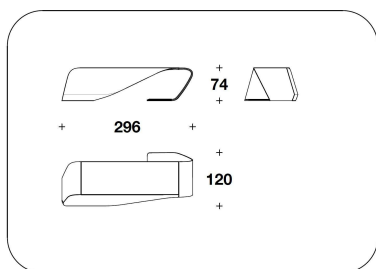

BTV (33E)
VENEERED : SCRIVANIA DX O SX /
RIGHT OR LEFT WRITING-DESK
296x120x74H.cm
116 2/3x47 1/3x29H."

BTV (33P)
LEATHER : SCRIVANIA DX O SX /
RIGHT OR LEFT WRITING-DESK
296x120x74H.cm
116 2/3x47 1/3x29H."

BTV (33EMP)
VENEERED : SCRIVANIA DX O SX CON
SIDEBOARD IN PELLE / RIGHT OR
LEFT WRITING-DESK WITH LEATHER
SIDEBOARD
296x290x74H.cm
116 2/3x114 1/3x29H."

BTV (33PMP)
LEATHER : SCRIVANIA DX O SX CON
SIDEBOARD IN PELLE / RIGHT OR
LEFT WRITING-DESK WITH LEATHER
SIDEBOARD
296x290x74H.cm
116 2/3x114 1/3x29H."