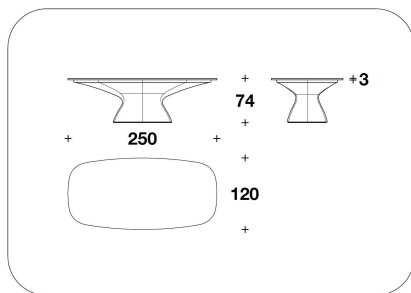

BASE Composite material and steel, not removable plain leather cover (printed leather not included). Matt lacquered wooden feet coordinated with the leather

BENTLEY HOME
tables & writing-desks
ALSTON

BTV (17)
TAVOLO / TABLE
250x120x74H. - THK.3cm
98 1/3x47 1/3x29H. - THK.1 3/16"

BTV (13)
TAVOLO / TABLE
300x120x74H. - THK.3cm
118x47 1/3x29H. - THK.1 3/16"

BTV (14)
TAVOLO / TABLE
360x130x74H. - THK.3cm
141 1/2x51 1/3x29H. - THK.1 3/16"

Note