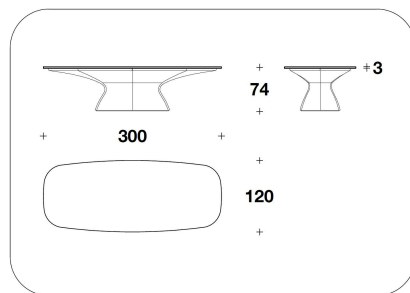

BASE Composite material and steel, not removable plain leather cover (printed leather not included). Matt lacquered wooden feet coordinated with the leather

BENTLEY HOME
tables & writing-desks
ALSTON

BTV (17)
TAVOLO / TABLE
250x120x74H. - THK.3cm
98 1/3x47 1/3x29H. - THK.1 3/16"

BTV (13)
TAVOLO / TABLE
300x120x74H. - THK.3cm
118x47 1/3x29H. - THK.1 3/16"

BTV (14)
TAVOLO / TABLE
360x130x74H. - THK.3cm
141 1/2x51 1/3x29H. - THK.1 3/16"

Note