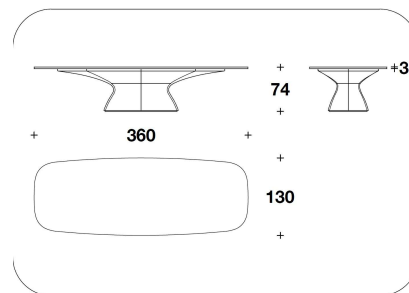

BASE Composite material and steel, not removable plain leather cover (printed leather not included). Matt lacquered wooden feet coordinated with the leather

BENTLEY HOME
tables & writing-desks
ALSTON

BTV (17)
TAVOLO / TABLE
250x120x74H. - THK.3cm
98 1/3x47 1/3x29H. - THK.1 3/16"

BTV (13)
TAVOLO / TABLE
300x120x74H. - THK.3cm
118x47 1/3x29H. - THK.1 3/16"

BTV (14)
TAVOLO / TABLE
360x130x74H. - THK.3cm
141 1/2x51 1/3x29H. - THK.1 3/16"

Note