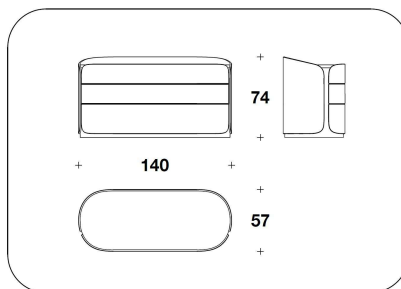

OPTIONAL Perimetral aluminium profile with gun-metal grey finishing

BENTLEY HOME
living / chest of drawers
AMBLESIDE

BMB (17E) - BMB (17P)
"SETTIMINO" : CASSETTIERA / CHEST
OF DRAWERS
65x56x111H.cm
25 2/3x22x43 2/3H."

BMB (18E) - BMB (18P)
CASSETTIERA / CHEST OF DRAWERS
140x57x74H.cm
55x22 1/3x29H."

Note