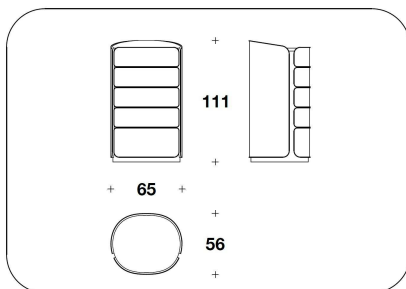

OPTIONAL Perimetral aluminium profile with gun-metal grey finishing

BENTLEY HOME
living / chest of drawers
AMBLESIDE

BMB (17E) - BMB (17P)
"SETTIMINO" : CASSETTIERA / CHEST
OF DRAWERS
65x56x111H.cm
25 2/3x22x43 2/3H."

BMB (18E) - BMB (18P)
CASSETTIERA / CHEST OF DRAWERS
140x57x74H.cm
55x22 1/3x29H."

Note