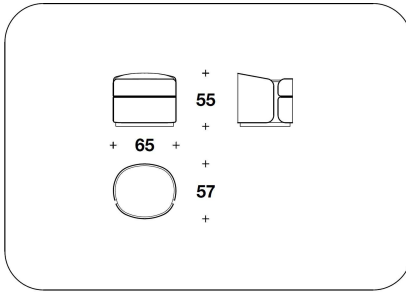

OPTIONAL Perimetral aluminium profile with gun-metal grey finishing

BENTLEY HOME
night / bedside tables
AMBLESIDE

BCM (8E) - BCM (8P)
TAVOLO NOTTE / BEDSIDE TABLE
65x57x55H.cm
25 2/3x22 1/3x21 2/3H."

Note