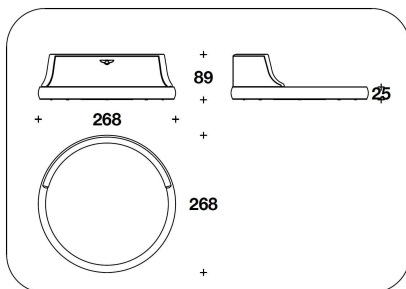

COVER Not removable fabric or leather (printed leather not included) with coordinated piping. Logo embroidery on the inner headboard, not compatible with optional diamond quilted

FEET Wood stained wengé

MATTRESS Sleeping Interiors mod. Gold in Myshape, not included

OPTIONAL 1-2 Headboard external (1) and inner (2) with diamond quilting

BENTLEY HOME
night / beds
AVEBURY

AVU (LER) - MAT (GR)
LETTO TONDO PER MATERASSO /
ROUND BED FOR MATTRESS
Ø 240x21H. - BED Ø 268x89H. -
H.B.25cm
Ø 94 1/3x8 1/4H. - BED Ø 105 2/3x35H. -
H.B.9 3/4"