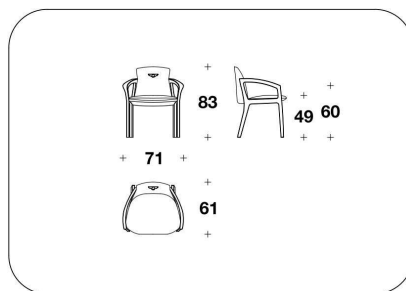

COVER Not removable fabric or leather (printed leather not included), back with logo embroidery

OPTIONAL External back frame with diamond quilted

BENTLEY HOME
chairs
BELGRAVIA

SDB (07E)
SYCAMORE : SEDIA / CHAIR
71x61x83H - H.A.60 - H.S.49cm
28x24x32 2/3H - H.A.23 2/3 - H.S.19 1/4"

SDB (07R)
BURR WALNUT : SEDIA / CHAIR
71x61x83H - H.A.60 - H.S.49cm
28x24x32 2/3H - H.A.23 2/3 - H.S.19 1/4"

Note