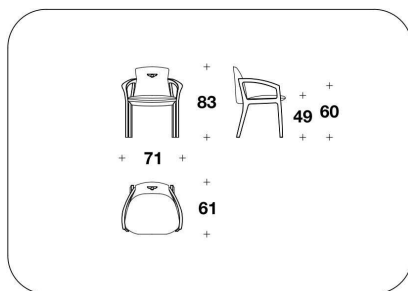

RIVESTIMENTO Tessuto o pelle non sfoderabile (escluso pelli stampate) con ricamo logo su schienale

OPTIONAL Trapuntatura diamond a rombi su rivestimento lato esterno schienale

BACK/SEAT Curved wood padded with Polyurethane and Fiberfill

COVER Not removable fabric or leather (printed leather not included), back with logo embroidery

OPTIONAL External back frame with diamond quilted

BENTLEY HOME
chairs
BELGRAVIA

SDB (07E)
SYCAMORE : SEDIA / CHAIR
71x61x83H - H.A.60 - H.S.49cm
28x24x32 2/3H - H.A.23 2/3 - H.S.19 1/4"

SDB (07R)
BURR WALNUT : SEDIA / CHAIR
71x61x83H - H.A.60 - H.S.49cm
28x24x32 2/3H - H.A.23 2/3 - H.S.19 1/4"

Note