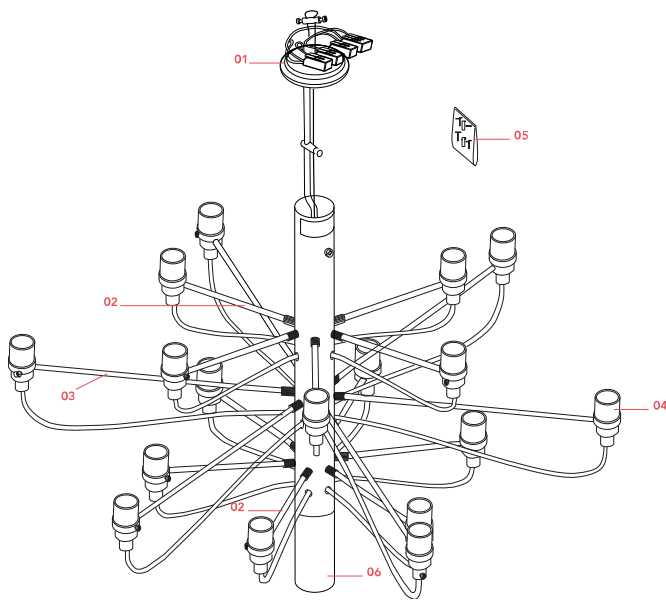

## Spare Parts

- |     |                              |           |
|-----|------------------------------|-----------|
| 01. | Ceiling rose                 | RL7060800 |
| 02. | Opal black short arm (200mm) | RF26022   |
| 03. | Black Medium Arm (310mm)     | RF33864   |
| 04. | 2097 E14 lamp holder         | RL7050100 |
| 05. | Opal black screw kit         | RF1400100 |
| 06. | Opal black lower cap         | RF1400200 |