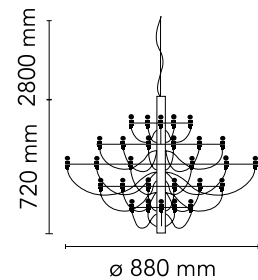

FLOS

A1402009 Matte White

2097/30 (clear bulbs)

Designed by Gino Sarfatti, 1958

LED retrofit - 30 x 15W

Suspension lamp providing diffused light. Steel central structure with brass arms, both available either chromium-plated, matte black, matte white or gilded. Steel ceiling fitting and rose.

Are you a professional and your project needs consulting and support?

[BOOK AN APPOINTMENT](#)

Main specifications

EAN	8059607054673
Mounting	Suspension
Environments	Indoor dry location
Light Source Type	Bulb
Lamp category	LED retrofit
Lamp holders	E14
Ilcos	IBS/F
Number of heads	30
Power (W)	15

Physical

Colour	Matte White
Length (mm)	880
Cord length (mm)	2800
Canopy dimension (mm)	36
Canopy width (mm)	146
Net weight (kg)	5.12
Package volume (m3)	0.02
IP internal	20

Download

[Mounting instructions](#)