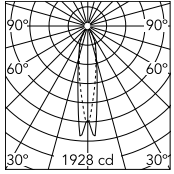

Physical

Colour	Chrome
Length (mm)	600
Cord length (mm)	2700
Canopy dimension (mm)	111
Canopy width (mm)	101
Net weight (kg)	2.65
Package height (mm)	170
Package width (mm)	655
Package length (mm)	655
Package volume (m3)	0.07
IP internal	20

Schematic light drawing

Beam Angle: 20°

h(m)	E(lx)	D(m)
1	1929	0.36
2	482	0.72
3	214	1.08
4	121	1.44
5	77	1.80

Luminous flux luminaire
858 lm

Photometric

Light distribution

Roto symmetric

Electrical