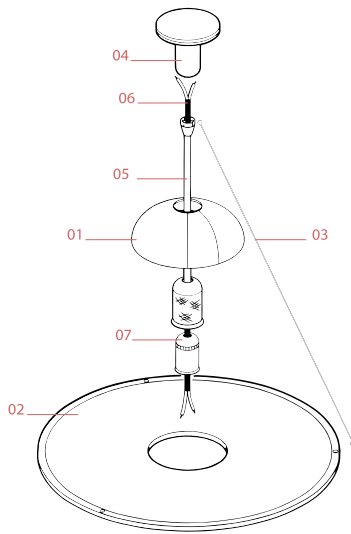

FLOS

F2500000 Chrome

Frisbi

Designed by Achille Castiglioni, 1978

Halogen - 105W

Suspension lamp providing direct, diffused and reflected light. Opaline polymethylmethacrylate (PMMA) injection-molded diffuser plate suspended by three fine steel cables. Polished, nickel-plated, and zapon-varnished stamped sheet metal reflector painted gloss-white inside. Black painted, injection-molded ABS ceiling fitting and rose.

Physical

Colour	Chrome
Length (mm)	600
Cord length (mm)	2700
Canopy dimension (mm)	111
Canopy width (mm)	101
Net weight (kg)	2.65
Package height (mm)	170
Package width (mm)	655
Package length (mm)	655
Package volume (m3)	0.07
IP internal	20

Schematic light drawing

Beam Angle: 20°

h(m)	E(lx)	D(m)
1	1929	0.36
2	482	0.72
3	214	1.08
4	121	1.44
5	77	1.80

Luminous flux luminaire
858 lm

Photometric

Light distribution

Roto symmetric

Electrical

LED Reflector Frosted Lamp E27

13W 2700K R80 Dimmable

Spare Parts

- | | | |
|-----|-----------------------------------|-----------|
| 01. | Reflector | RF00862 |
| 02. | Plexiglass diffuser | RF05806 |
| 03. | Frisbi steel wires (3 pieces) | RF06823 |
| 04. | Complete ceiling rose assembly | RF2500100 |
| 05. | Grid support with stem | RF01439 |
| 06. | 2x1 2.7 mt black electrical cable | RF29648 |
| 07. | New version lamp holder | RF2500200 |