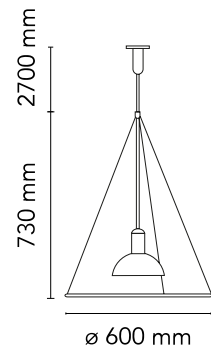

FLOS

F2500000 Chrome

Frisbi

Designed by Achille Castiglioni, 1978

Halogen - 105W

Suspension lamp providing direct, diffused and reflected light. Opaline polymethylmethacrylate (PMMA) injection-molded diffuser plate suspended by three fine steel cables. Polished, nickel-plated, and zapon-varnished stamped sheet metal reflector painted gloss-white inside. Black painted, injection-molded ABS ceiling fitting and rose.

Are you a professional and your project needs consulting and support?

BOOK AN APPOINTMENT

Main specifications

EAN	8059607016206
Mounting	Suspension
Environments	Indoor dry location
Light Source Type	Bulb
Lamp category	Halogen
Lamp holders	E27
Ilcos	HSGSR
Number of heads	1
Power (W)	105

Physical

Colour	Chrome
Length (mm)	600
Cord length (mm)	2700
Canopy dimension (mm)	111
Canopy width (mm)	101
Net weight (kg)	2.65
Package height (mm)	170
Package width (mm)	655
Package length (mm)	655
Package volume (m3)	0.07
IP internal	20

Schematic light drawing

Beam Angle: 20°

h(m)	E(lx)	D(m)
1	1929	0.36
2	482	0.72
3	214	1.08
4	121	1.44
5	77	1.80

Luminous flux luminaire
858 lm

Photometric

Light distribution

Roto symmetric

Electrical