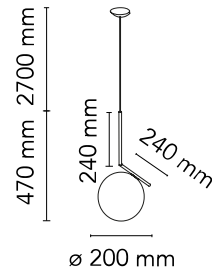

### Physical

Colour	Brass
Length (mm)	200
Cord length (mm)	2700
Canopy dimension (mm)	32
Canopy width (mm)	113
Net weight (kg)	1.75
Package volume (m3)	0.05
IP internal	20