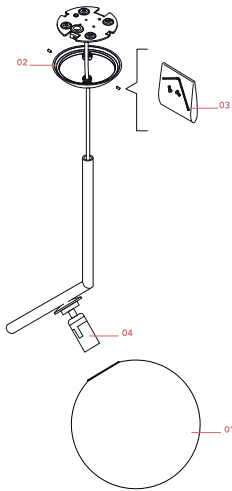

Spare Parts

01.	IC Lights 1 diffuser for brass version	F3136059
02.	S1/S2 brass ceiling rose assembly	RF3170359
03.	Kit with screws and allen key	RF3160100
04.	E14 lamp holder assembly	RF3170100

DOWNLOAD