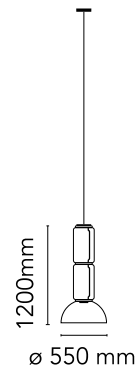

FLOS

■ F0273000 Black

Noctambule Suspension 2 Low Cylinder Bowl

Designed by Konstantin Grcic, 2019

45W - 1007lm - 2700K - CRI> 90

Hanging lamps consisting of interconnecting glass modules reaching a length of 3,2 mt. (126.77") with 4 mt. (157.48") suspended power cable. Cylindrical and semi-spherical transparent blown glass structure, suspended die cast aluminium ring connector, hydroformed steel internal lateral arm and injection moulded optical opal silicone outer ring diffusers. The power supply unit within the ceiling rose can be used as a dimmer to adjust the light intensity by 10% to 100% in either direction by means of the 0-10/1-10V, PUSH, DALI control.

Are you a professional and your project needs consulting and support?

[BOOK AN APPOINTMENT](#)

Main specifications

| | |
|-------------------|---------------------|
| EAN | 8059607000687 |
| Mounting | Suspension |
| Environments | Indoor dry location |
| Light Source Type | LED |
| LED type | LED Module |
| Power (W) | 45 |
| System flux (lm) | 1007 |

Physical

| | |
|-----------------------|-------|
| Colour | Black |
| Length (mm) | 250 |
| Cord length (mm) | 4000 |
| Canopy dimension (mm) | 45 |
| Canopy width (mm) | 187 |
| Net weight (kg) | 14.2 |
| Package volume (m3) | 0.5 |
| IP internal | 20 |