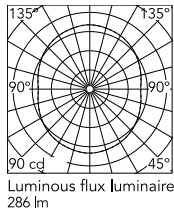

Physical

| | |
|-----------------------|-------|
| Colour | Black |
| Length (mm) | 250 |
| Cord length (mm) | 4000 |
| Canopy dimension (mm) | 45 |
| Canopy width (mm) | 187 |
| Net weight (kg) | 14.2 |
| Package volume (m3) | 0.5 |
| IP internal | 20 |

Technical Drawings

| | |
|-----|-----------------------|
| 3D | ↓ ZIP |
| Bim | ↓ ZIP |

Schematic light drawing

Photometric

| | |
|--------------------|-----------|
| Lighting type | Total |
| Light distribution | Symmetric |
| CCT (K) | 2700 |
| CRI> | 90 |