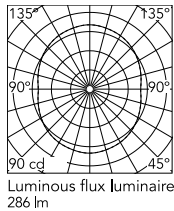

### Physical

Colour	Black
Length (mm)	250
Cord length (mm)	4000
Canopy dimension (mm)	45
Canopy width (mm)	187
Net weight (kg)	22.9
Package volume (m3)	0.41
IP internal	20

## Schematic light drawing