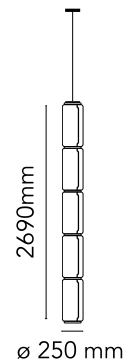

FLOS

■ F0281000 Black

Noctambule Suspension 5 High Cylinder

Designed by Konstantin Grcic, 2019

54W - 1798lm - 2700K

Hanging lamps consisting of interconnecting glass modules reaching a length of 3,2 mt. (126.77") with 4 mt. (157.48") suspended power cable. Cylindrical and semi-spherical transparent blown glass structure, suspended die cast aluminium ring connector, hydroformed steel internal lateral arm and injection moulded optical opal silicone outer ring diffusers. The power supply unit within the ceiling rose can be used as a dimmer to adjust the light intensity by 10% to 100% in either direction by means of the 0-10/1-10V, PUSH, DALI control.

Are you a professional and your project needs consulting and support?

[BOOK AN APPOINTMENT](#)