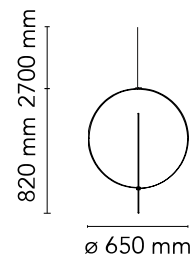

FLOS

F4633009 White

Overlap Suspension 1

Designed by Michael Anastassiades, 2018

Halogen - 105W

Suspended lamp with diffused light. Internal structure in white powder painted steel. Resin diffuser Cocoon sprayed on the structure, with a transparent protection created by spraying at the end of the machining, ring for substitution of printed steel diffuser in Polished, Gold-plated "Galvanic" finish. Die-cast rose in Zama Polished and Gold-plated "Galvanic" finish.

Are you a professional and your project needs consulting and support?

BOOK AN APPOINTMENT

Main specifications

EAN	8059607020098
Mounting	Suspension
Environments	Indoor dry location
Light Source Type	Bulb
Lamp category	Halogen
Lamp holders	E27
Ilcos	HSGS
Number of heads	1
Power (W)	105

Physical

Colour	White
Length (mm)	655
Cord length (mm)	2700
Canopy dimension (mm)	32
Canopy width (mm)	113
Net weight (kg)	5.6
Package height (mm)	1000
Package width (mm)	650
Package length (mm)	650
Package volume (m3)	0.42
IP internal	20