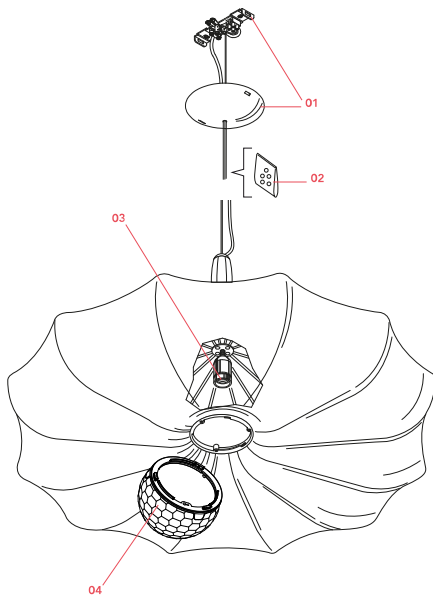

## Spare Parts

- |     |                                       |           |
|-----|---------------------------------------|-----------|
| 01. | White rose assembly                   | RA3690209 |
| 02. | Kit of 5 or rings                     | RF05382   |
| 03. | Assembly E27 Lamp Holder for Zeppelin | RF9800400 |
| 04. | Crystal sphere diffuser assembly      | RF9800300 |