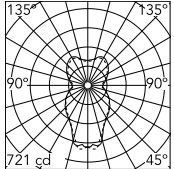

Schematic light drawing

Luminous flux luminaire
4210 lm

Photometric

Light distribution

Asymmetric

Electrical

Insulation class	I
Frequency (Hz)	50/60
Main voltage (Vac)	220-250
LED voltage Vf (Vdc)	null
Dimmable	Yes
Dimming interface	Remote Dimmable (Dimmer Not Included)
Batteries inside	No