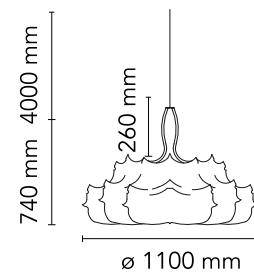

Halogen - 250W

Suspension lamp providing diffused lighting. White powder coated internal steel structure sprayed with a unique "cocoon" resin to create the diffuser which is then protected by a transparent sprayed on finish. Transparent polymethylmethacrylate (PMMA) "candles. Faceted crystal globe located at the lower center for a sparkle effect.

Are you a professional and your project needs consulting and support?

[BOOK AN APPOINTMENT](#)