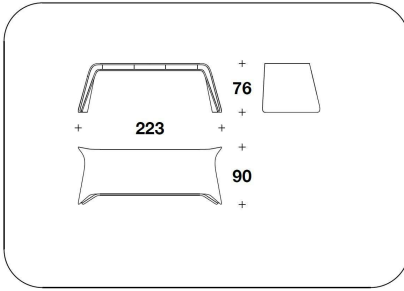

BTV (37E) - BTV (37E/SCZ)
VENEERED : SCRIVANIA / WRITING-
DESK
223x90x76H.cm
87 2/3x35 1/3x30H."

Note