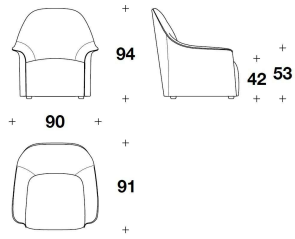

IMBOTTITURA Polyurethane and Fiberfill

COVER Not removable fabric or leather (for the use of printed leather, see the printed leather chart at the beginning of the section)

FEET Solid beech wood, wengé stained

OPTIONAL 1 Oval Logo embroidery on the back (see special manufactures pag.3)

OPTIONAL 2 Swivel base in black lacquered wood with matt finishing

TRUSSARDI CASA
armchairs
BRIZZY

TRUSSARDI
CASA

POT (19)
POLTRONA / ARMCHAIR
90x91x94H. - H.S.42 cm
35 1/3x35 2/3x37H. - H.S.16 2/4 "