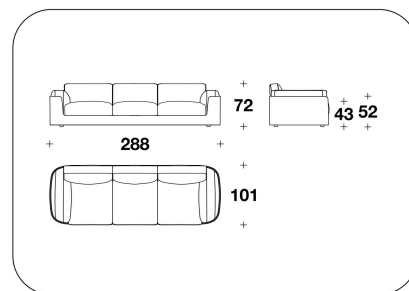

OPTIONAL 2 External frame with diamond quilted

BENTLEY HOME

sofa & armchairs

CHORLEY

5CH (D3)
 DIVANO 3 POSTI / 3 SEATER SOFA
 288x101x72H. - H.S.43 cm
 113 1/3x39 2/3x28 1/3H. - H.S.17 "

5CH (D4A)
 DIVANO 4 POSTI / 4 SEATER SOFA
 330x101x72H. - H.S.43 cm
 130x39 2/3x28 1/3H. - H.S.17 "

5CH (D3R)
 VENEERED : DIVANO 3 POSTI / 3
 SEATER SOFA
 288x101x72H. - H.S.43 cm
 113 1/3x39 2/3x28 1/3H. - H.S.17 "

5CH (D4AR)
 VENEERED : DIVANO 4 POSTI / 4
 SEATER SOFA
 330x101x72H. - H.S.43 cm
 130x39 2/3x28 1/3H. - H.S.17 "