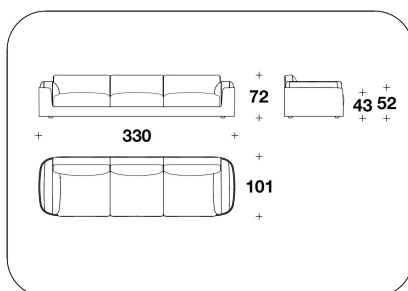

OPTIONAL 2 External frame with diamond quilted

BENTLEY HOME

sofa & armchairs

CHORLEY

5CH (D3)
 DIVANO 3 POSTI / 3 SEATER SOFA
 288x101x72H. - H.S.43 cm
 113 1/3x39 2/3x28 1/3H. - H.S.17 "

5CH (D4A)
 DIVANO 4 POSTI / 4 SEATER SOFA
 330x101x72H. - H.S.43 cm
 130x39 2/3x28 1/3H. - H.S.17 "

5CH (D3R)
 VENEERED : DIVANO 3 POSTI / 3
 SEATER SOFA
 288x101x72H. - H.S.43 cm
 113 1/3x39 2/3x28 1/3H. - H.S.17 "

5CH (D4AR)
 VENEERED : DIVANO 4 POSTI / 4
 SEATER SOFA
 330x101x72H. - H.S.43 cm
 130x39 2/3x28 1/3H. - H.S.17 "