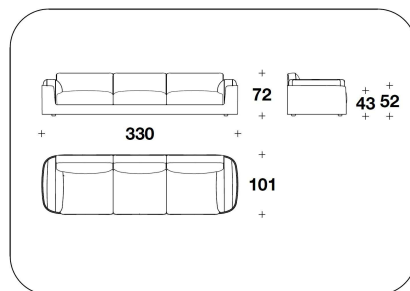

OPTIONAL 2 External frame with diamond quilted

BENTLEY HOME

sofa & armchairs

CHORLEY

5CH (D3)
 DIVANO 3 POSTI / 3 SEATER SOFA
 288x101x72H. - H.S.43 cm
 113 1/3x39 2/3x28 1/3H. - H.S.17 "

5CH (D4A)
 DIVANO 4 POSTI / 4 SEATER SOFA
 330x101x72H. - H.S.43 cm
 130x39 2/3x28 1/3H. - H.S.17 "

5CH (D3R)
 VENEERED : DIVANO 3 POSTI / 3
 SEATER SOFA
 288x101x72H. - H.S.43 cm
 113 1/3x39 2/3x28 1/3H. - H.S.17 "

5CH (D4AR)
 VENEERED : DIVANO 4 POSTI / 4
 SEATER SOFA
 330x101x72H. - H.S.43 cm
 130x39 2/3x28 1/3H. - H.S.17 "