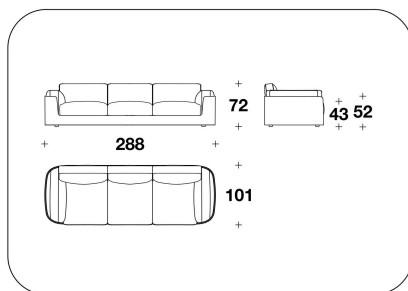

OPTIONAL 2 External frame with diamond quilted

BENTLEY HOME

sofa & armchairs

CHORLEY

5CH (D3)
 DIVANO 3 POSTI / 3 SEATER SOFA
 288x101x72H. - H.S.43 cm
 113 1/3x39 2/3x28 1/3H. - H.S.17 "

5CH (D4A)
 DIVANO 4 POSTI / 4 SEATER SOFA
 330x101x72H. - H.S.43 cm
 130x39 2/3x28 1/3H. - H.S.17 "

5CH (D3R)
 VENEERED : DIVANO 3 POSTI / 3
 SEATER SOFA
 288x101x72H. - H.S.43 cm
 113 1/3x39 2/3x28 1/3H. - H.S.17 "

5CH (D4AR)
 VENEERED : DIVANO 4 POSTI / 4
 SEATER SOFA
 330x101x72H. - H.S.43 cm
 130x39 2/3x28 1/3H. - H.S.17 "