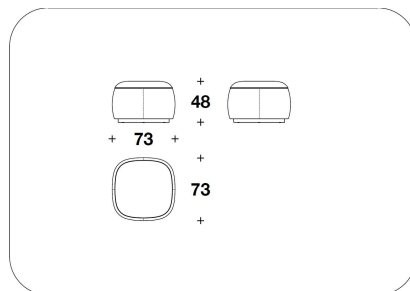

**COVER** Not removable fabric or leather (printed leather not included). Diamond quilted on the frame, plain on the seat

**BASE** Wood covered in fabric or leather, coordinated with the cover

**OPTIONAL** Diamond quilted on the frame

**BENTLEY HOME**  
**ottomans**  
**DUNDEE**

BPU (04P)  
POUF / OTTOMAN  
60x60x56H.cm  
23 2/3x23 2/3x22H."

BPU (04)  
POUF GRANDE / BIG OTTOMAN  
73x73x48H.cm  
28 2/3x28 2/3x19H."

**Note**