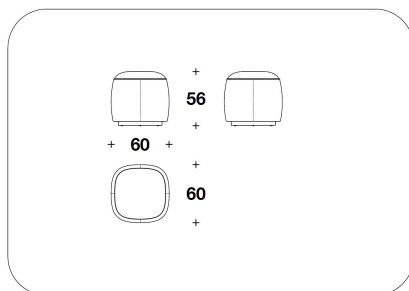

**BENTLEY HOME**  
**ottomans**  
**DUNDEE**

BPU (04P)  
POUF / OTTOMAN  
60x60x56H.cm  
23 2/3x23 2/3x22H."

BPU (04)  
POUF GRANDE / BIG OTTOMAN  
73x73x48H.cm  
28 2/3x28 2/3x19H."

**Note**