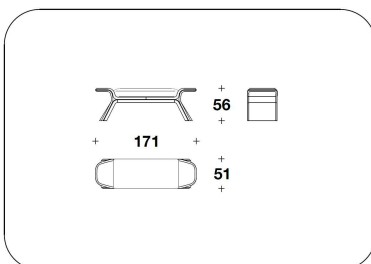

GWY (PAN) - GWY (PAN/SCZ)
PANCA / BENCH
171x51x56H.cm
67 1/3x20x22H."

Note