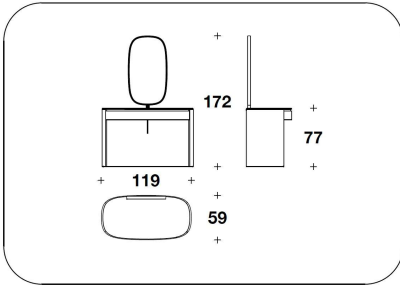

OPTIONAL Frame cover and frontal drawer with diamond quilted

BENTLEY HOME
living / consoles
HAROLD

COB (05) - COB (05P)
TOLETTA CON SPECCHIO / DRESSING
TABLE WITH MIRROR
119x59x172H.cm
47x23 1/3x67 2/3H."