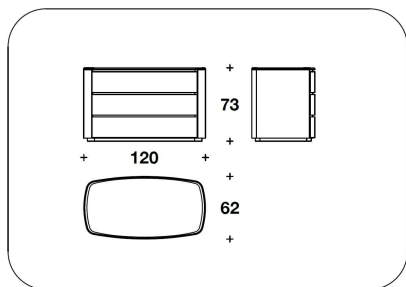

BENTLEY HOME
living / chest of drawers
HAROLD

BMB (05) - BMB (05P)
CASSETTIERA / CHEST OF DRAWERS
120x62x73H.cm
47 1/3x24 1/3x28 2/3H."

BMB (11) - BMB (11P)
CASSETTIERA / CHEST OF DRAWERS
140x62x73H.cm
55x24 1/3x28 2/3H."

BMB (04) - BMB (04P)
SETTIMINO / CHEST OF DRAWERS
65x60x126H.cm
25 2/3x23 2/3x49 2/3H."

Note