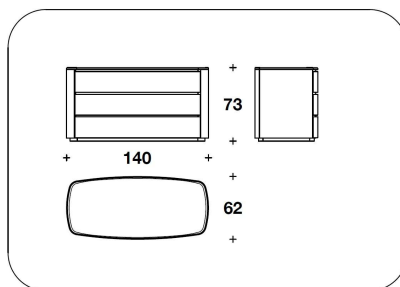

BENTLEY HOME
living / chest of drawers
HAROLD

BMB (05) - BMB (05P)
CASSETTIERA / CHEST OF DRAWERS
120x62x73H.cm
47 1/3x24 1/3x28 2/3H."

BMB (11) - BMB (11P)
CASSETTIERA / CHEST OF DRAWERS
140x62x73H.cm
55x24 1/3x28 2/3H."

BMB (04) - BMB (04P)
SETTIMINO / CHEST OF DRAWERS
65x60x126H.cm
25 2/3x23 2/3x49 2/3H."

Note