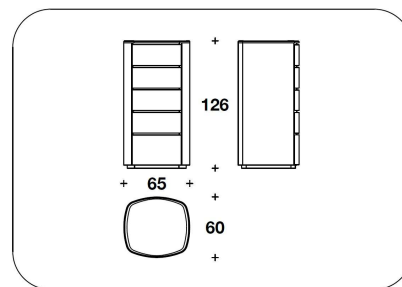

BENTLEY HOME
living / chest of drawers
HAROLD

BMB (05) - BMB (05P)
CASSETTIERA / CHEST OF DRAWERS
120x62x73H.cm
47 1/3x24 1/3x28 2/3H."

BMB (11) - BMB (11P)
CASSETTIERA / CHEST OF DRAWERS
140x62x73H.cm
55x24 1/3x28 2/3H."

BMB (04) - BMB (04P)
SETTIMINO / CHEST OF DRAWERS
65x60x126H.cm
25 2/3x23 2/3x49 2/3H."

Note