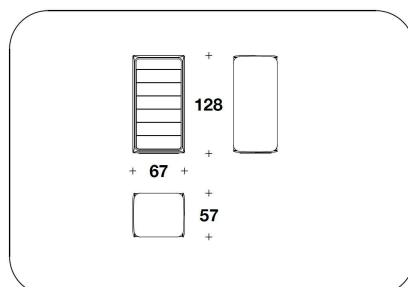

BMB (22EE) - BMB (22EP) - BMB (22PP)
- BMB (22EE/SCZ) - BMB (22EP/SCZ)
"SETTIMINO" : CASSETTIERA / CHEST
OF DRAWERS
67x57x128H.cm
26 1/3x22 1/3x50 1/3H."

BMB (22EM) - BMB (22PM) - BMB
(22EM/SCZ)
MARBLE "SETTIMINO" : CASSETTIERA /
CHEST OF DRAWERS
67x57x128H.cm
26 1/3x22 1/3x50 1/3H."