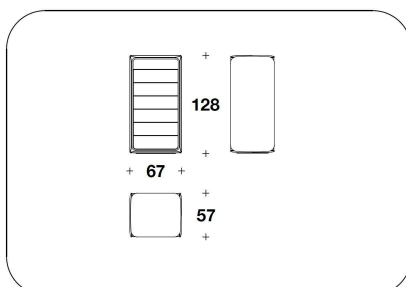

BMB (22EE) - BMB (22EP) - BMB (22PP)
- BMB (22EE/SCZ) - BMB (22EP/SCZ)
"SETTIMINO" : CASSETTIERA / CHEST
OF DRAWERS
67x57x128H.cm
26 1/3x22 1/3x50 1/3H."

BMB (22EM) - BMB (22PM) - BMB
(22EM/SCZ)
MARBLE "SETTIMINO" : CASSETTIERA /
CHEST OF DRAWERS
67x57x128H.cm
26 1/3x22 1/3x50 1/3H."