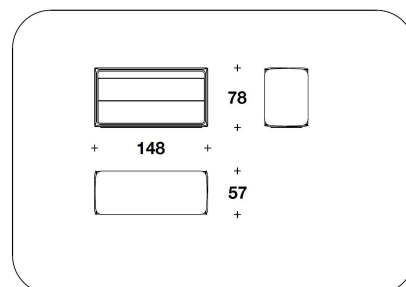

BMB (22EE) - BMB (22EP) - BMB (22PP)
- BMB (22EE/SCZ) - BMB (22EP/SCZ)
"SETTIMINO" : CASSETTIERA / CHEST
OF DRAWERS
67x57x128H.cm
26 1/3x22 1/3x50 1/3H."

BMB (22EM) - BMB (22PM) - BMB
(22EM/SCZ)
MARBLE "SETTIMINO" : CASSETTIERA /
CHEST OF DRAWERS
67x57x128H.cm
26 1/3x22 1/3x50 1/3H."

BMB (21EE) - BMB (21PP) - BMB (21EP)
- BMB (21EE/SCZ) - BMB (21EP/SCZ)
CASSETTIERA / CHEST OF DRAWERS
148x57x78H.cm
58 1/3x22 1/3x30 2/3H."

BENTLEY HOME
living / chest of drawers
HAVERGATE

BMB (21EM) - BMB (21PM) - BMB
(21EM/SCZ)
MARBLE : CASSETTIERA / CHEST OF
DRAWERS
148x57x78H.cm
58 1/3x22 1/3x30 2/3H."