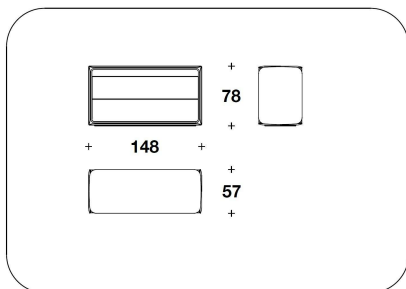

BMB (22EE) - BMB (22EP) - BMB (22PP)
- BMB (22EE/SCZ) - BMB (22EP/SCZ)
"SETTIMINO" : CASSETTIERA / CHEST
OF DRAWERS
67x57x128H.cm
26 1/3x22 1/3x50 1/3H."

BMB (22EM) - BMB (22PM) - BMB
(22EM/SCZ)
MARBLE "SETTIMINO" : CASSETTIERA /
CHEST OF DRAWERS
67x57x128H.cm
26 1/3x22 1/3x50 1/3H."

BMB (21EE) - BMB (21PP) - BMB (21EP)
- BMB (21EE/SCZ) - BMB (21EP/SCZ)
CASSETTIERA / CHEST OF DRAWERS
148x57x78H.cm
58 1/3x22 1/3x30 2/3H."

BENTLEY HOME
living / chest of drawers
HAVERGATE

BMB (21EM) - BMB (21PM) - BMB
(21EM/SCZ)
MARBLE : CASSETTIERA / CHEST OF
DRAWERS
148x57x78H.cm
58 1/3x22 1/3x30 2/3H."