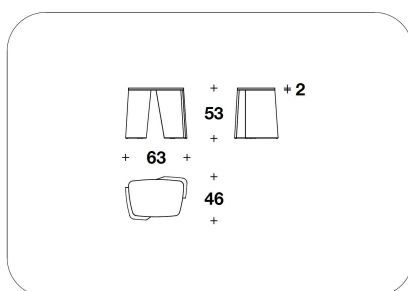

**FRAME** Curved wood with leather cover (printed leather not included)

CTB (21E)  
SIDE TABLE  
63x46x53H.cm  
24 2/3x18x21H."

CTB (20E)  
COFFEE TABLE  
132x67x33H.cm  
52x26 1/3x13H."

**Note**