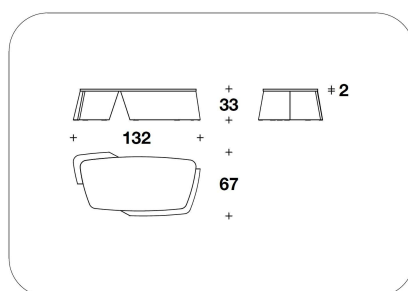

**FRAME** Curved wood with leather cover (printed leather not included)

CTB (21E)  
SIDE TABLE  
63x46x53H.cm  
24 2/3x18x21H."

CTB (20E)  
COFFEE TABLE  
132x67x33H.cm  
52x26 1/3x13H."

**Note**