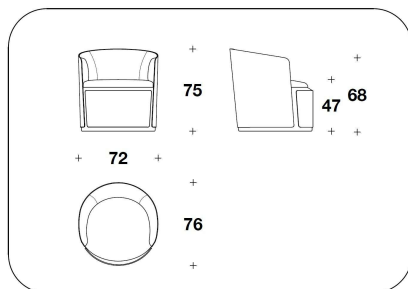

SEAT Wood padded with Polyurethane and Fiberfill

COVER Not removable fabric or leather (printed leather not included)

BASE Base with return swivel mechanism

OPTIONAL 1 Perimetral aluminium profile with gun-metal grey finishing

OPTIONAL 2 Back with logo embroidery

OPTIONAL 3-4 Diamond quilted on the external frame (3) and/or on the band under the seat (4)

BENTLEY HOME
sofa & armchairs
MERE

POB (19)
POLTRONA / ARMCHAIR
72x76x75H. - H.S.47 cm
28 1/3x30x29 2/3H. - H.S.18 2/4 "

POB (19E) - POB (19E/SCZ)
POLTRONA / ARMCHAIR
72x76x75H. - H.S.47 cm
28 1/3x30x29 2/3H. - H.S.18 2/4 "

Note