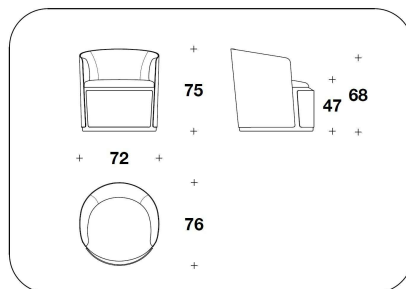

OPTIONAL 2 Back with logo embroidery

OPTIONAL 3-4 Diamond quilted on the external frame (3) and/or on the band under the seat (4)

BENTLEY HOME
sofa & armchairs
MERE

POB (19)
POLTRONA / ARMCHAIR
72x76x75H. - H.S.47 cm
28 1/3x30x29 2/3H. - H.S.18 2/4 "

POB (19E) - POB (19E/SCZ)
POLTRONA / ARMCHAIR
72x76x75H. - H.S.47 cm
28 1/3x30x29 2/3H. - H.S.18 2/4 "

Note