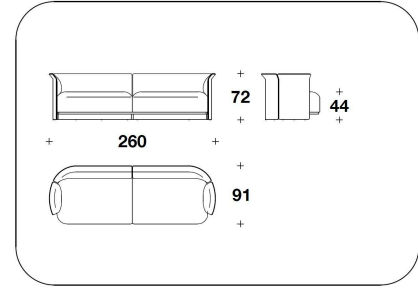

**SEAT** Seat with interwoven elastic bands, padded with Polyurethane and Fiberfill

Frame seat profile with gun-metal grey finishing

**COVER** Not removable fabric or leather

**OPTIONAL CUSHION** Cushion in feather 50x50 or 60x60 covered in removable fabric or leather, with optional logo embroidery

**BENTLEY HOME**  
sofa & armchairs  
**RAMSEY**

FET (POL)  
POLTRONA / ARMCHAIR  
84x85x72H. - H.S.44cm  
33x33 1/3x28 1/3H. - H.S.17 1/4"

FET (LS)  
LOVESEAT  
136x131x72H. - H.S.44cm  
53 2/3x51 2/3x28 1/3H. - H.S.17 1/4"

FET (D3)  
DIVANO 3 POSTI / 3 SEATER SOFA  
260x91x72H. - H.S.44cm  
102 1/3x35 2/3x28 1/3H. - H.S.17 1/4"

FET (D4)  
DIVANO 4 POSTI / 4 SEATER SOFA  
300x91x72H. - H.S.44cm  
118x35 2/3x28 1/3H. - H.S.17 1/4"

FET (POLE) - FET (POLE/SCZ)  
VENEERED : POLTRONA / ARMCHAIR  
84x85x72H. - H.S.44 cm  
33x33 1/3x28 1/3H. - H.S.17 1/4 "

FET (LSE) - FET (LSE/SCZ)  
VENEERED : LOVESEAT  
136x131x72H. - H.S.44 cm  
53 2/3x51 2/3x28 1/3H. - H.S.17 1/4 "