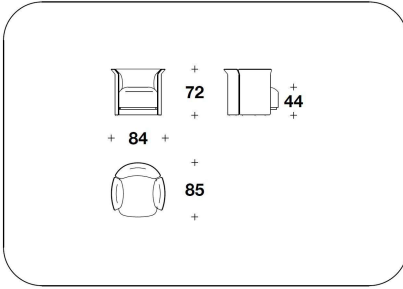

**SEAT** Seat with interwoven elastic bands, padded with Polyurethane and Fiberfill

Frame seat profile with gun-metal grey finishing

**COVER** Not removable fabric or leather

**OPTIONAL CUSHION** Cushion in feather 50x50 or 60x60 covered in removable fabric or leather, with optional logo embroidery

**BENTLEY HOME**  
sofa & armchairs  
**RAMSEY**

FET (POL)  
POLTRONA / ARMCHAIR  
84x85x72H. - H.S.44cm  
33x33 1/3x28 1/3H. - H.S.17 1/4"

FET (LS)  
LOVESEAT  
136x131x72H. - H.S.44cm  
53 2/3x51 2/3x28 1/3H. - H.S.17 1/4"

FET (D3)  
DIVANO 3 POSTI / 3 SEATER SOFA  
260x91x72H. - H.S.44cm  
102 1/3x35 2/3x28 1/3H. - H.S.17 1/4"

FET (D4)  
DIVANO 4 POSTI / 4 SEATER SOFA  
300x91x72H. - H.S.44cm  
118x35 2/3x28 1/3H. - H.S.17 1/4"

FET (POLE) - FET (POLE/SCZ)  
VENEERED : POLTRONA / ARMCHAIR  
84x85x72H. - H.S.44 cm  
33x33 1/3x28 1/3H. - H.S.17 1/4 "

FET (LSE) - FET (LSE/SCZ)  
VENEERED : LOVESEAT  
136x131x72H. - H.S.44 cm  
53 2/3x51 2/3x28 1/3H. - H.S.17 1/4 "