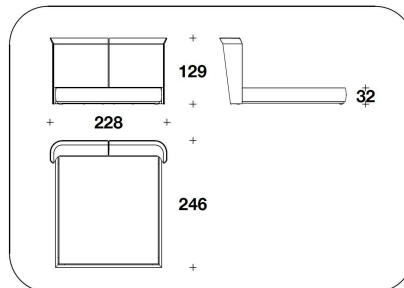

FET (KUSAE)
VENEERED - KING USA : LETTO PER MATERASSO / BED FOR MATTRESS
195x205 - 228x246x129H. -
347x246x129H. -H.B.32cm
76 2/3x80 2/3 - 89 2/3x97x50 2/3H. - 136
2/3x97x50"