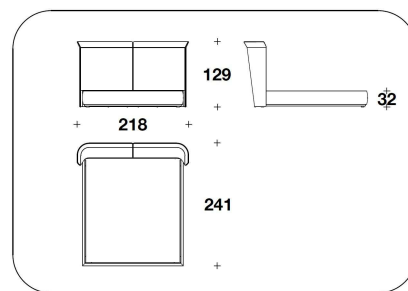

FET (LE1)  
 LETTO PER MATERASSO / BED FOR MATTRESS  
 165x200 - 198x241x129H. -  
 317x241x129H. - H.B.32cm  
 65x78 2/3 - 78x95x50 2/3H. - 124  
 2/3x95x50 2/3H. -"

FET (LE1)  
 LETTO PER MATERASSO / BED FOR MATTRESS  
 165x200 - 198x241x129H. -  
 317x241x129H. - H.B.32cm  
 65x78 2/3 - 78x95x50 2/3H. - 124  
 2/3x95x50 2/3H. -"

**FET (SPO)**  
**OPTIONAL : SPONDE LATERALI / LATERAL SIDES**  
 66x124H. cm  
 26x48 2/3H. "

**FET (LE1E)**  
**VENEERED : LETTO PER MATERASSO / BED FOR MATTRESS**  
 165x200 - 198x241x129H. -  
 317x241x129H. - H.B.32cm  
 65x78 2/3 - 78x95x50 2/3H. - 124  
 2/3x95x50 2/3H. -"