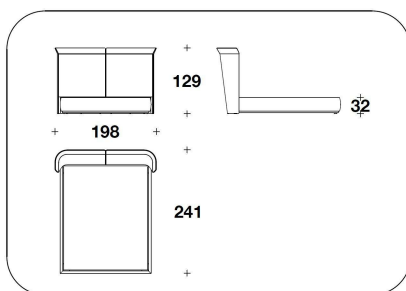

HEADBOARD / LATERAL SIDES Curved wood and resins padded with Polyurethane and Fiberfill, aluminium profile with gun-metal grey finishing. Upper band veneered Warm Grey Fiddleback Sycamore, Smoked Liquidambar or Burr Walnut briar-root, with glossy brushed finishing
Alternative version completely covered in fabric or leather
Detachable lateral sides with steel hinges, gun-metal grey finishing
BASE FRAME Detachable base in wooden panels covered with Polyurethane and Fiberfill, assembled with metal elements. Base with gun-metal grey finishing
BED BASE Beech wooden slats
COVER Fabric or leather. Not removable headboard cover, removable base cover
Lateral sides covered in leather only, with no.3 upper pockets and one lower pocket with diamond quilted with rhombus
FEET Wood wengé stained
OPTIONAL 1 No.2 Logo embroideries on the headboard
Not compatible with Optional 2
OPTIONAL 2 No.2 Logo embroidery on the external upper pocket (one logo for each lateral side)
Not compatible with Optional 1

FET (LE1)
LETTO PER MATERASSO / BED FOR MATTRESS
165x200 - 198x241x129H. -
317x241x129H. - H.B.32cm
65x78 2/3 - 78x95x50 2/3H. - 124
2/3x95x50 2/3H. -"