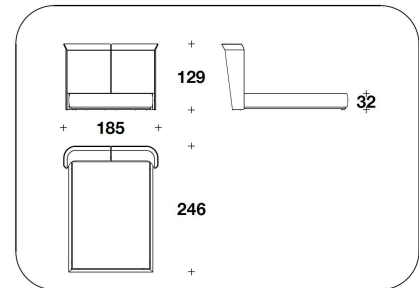

**FET (SPO)**  
**OPTIONAL : SPONDE LATERALI / LATERAL SIDES**  
 66x124H. cm  
 26x48 2/3H. "

**FET (LE1E)**  
**VENEERED : LETTO PER MATERASSO / BED FOR MATTRESS**  
 165x200 - 198x241x129H. -  
 317x241x129H. - H.B.32cm  
 65x78 2/3 - 78x95x50 2/3H. - 124  
 2/3x95x50 2/3H. -"

**FET (LE1E)**  
**VENEERED : LETTO PER MATERASSO / BED FOR MATTRESS**  
 165x200 - 198x241x129H. -  
 317x241x129H. - H.B.32cm  
 65x78 2/3 - 78x95x50 2/3H. - 124  
 2/3x95x50 2/3H. -"

**FET (LE2E)**  
**VENEERED : LETTO PER MATERASSO / BED FOR MATTRESS**  
 185x200 - 218x241x129H. -  
 337x241x129H. - H.B.32cm  
 73x78 2/3 - 85 2/3x95x50 2/3H. - 132  
 2/3x95x50 2/3"

**FET (LE2E)**  
**VENEERED : LETTO PER MATERASSO / BED FOR MATTRESS**  
 185x200 - 218x241x129H. -  
 337x241x129H. - H.B.32cm  
 73x78 2/3 - 85 2/3x95x50 2/3H. - 132  
 2/3x95x50 2/3"

**FET (LE7E)**  
**VENEERED : LETTO PER MATERASSO / BED FOR MATTRESS**  
 200x200 - 233x241x129H. -  
 352x241x129H. - H.B.32cm  
 78 2/3x78 2/3 - 91 2/3x95x50 2/3H. - 138  
 1/2x95x50"

**FET (LE7E)**  
**VENEERED : LETTO PER MATERASSO / BED FOR MATTRESS**  
 200x200 - 233x241x129H. -  
 352x241x129H. - H.B.32cm  
 78 2/3x78 2/3 - 91 2/3x95x50 2/3H. - 138  
 1/2x95x50"

**FET (QUSAE)**  
**VENEERED - QUEEN USA : LETTO PER MATERASSO / BED FOR MATTRESS**  
 152x205 - 185x246x129H. -  
 304x246x129H. - H.B.32cm  
 60x80 2/3 - 73x97x50 2/3H. - 119  
 2/3x97x50 2/3H. -"