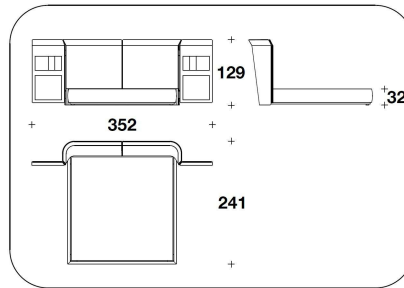

**FET (SPO)**  
**OPTIONAL : SPONDE LATERALI / LATERAL SIDES**  
 66x124H. cm  
 26x48 2/3H. "

**FET (LE1E)**  
**VENEERED : LETTO PER MATERASSO / BED FOR MATTRESS**  
 165x200 - 198x241x129H. -  
 317x241x129H. - H.B.32cm  
 65x78 2/3 - 78x95x50 2/3H. - 124  
 2/3x95x50 2/3H. -"

**FET (LE1E)**  
**VENEERED : LETTO PER MATERASSO / BED FOR MATTRESS**  
 165x200 - 198x241x129H. -  
 317x241x129H. - H.B.32cm  
 65x78 2/3 - 78x95x50 2/3H. - 124  
 2/3x95x50 2/3H. -"

**FET (LE2E)**  
**VENEERED : LETTO PER MATERASSO / BED FOR MATTRESS**  
 185x200 - 218x241x129H. -  
 337x241x129H. - H.B.32cm  
 73x78 2/3 - 85 2/3x95x50 2/3H. - 132  
 2/3x95x50 2/3"

**FET (LE2E)**  
**VENEERED : LETTO PER MATERASSO / BED FOR MATTRESS**  
 185x200 - 218x241x129H. -  
 337x241x129H. - H.B.32cm  
 73x78 2/3 - 85 2/3x95x50 2/3H. - 132  
 2/3x95x50 2/3"

**FET (LE7E)**  
**VENEERED : LETTO PER MATERASSO / BED FOR MATTRESS**  
 200x200 - 233x241x129H. -  
 352x241x129H. - H.B.32cm  
 78 2/3x78 2/3 - 91 2/3x95x50 2/3H. - 138  
 1/2x95x50"

**FET (LE7E)**  
**VENEERED : LETTO PER MATERASSO / BED FOR MATTRESS**  
 200x200 - 233x241x129H. -  
 352x241x129H. - H.B.32cm  
 78 2/3x78 2/3 - 91 2/3x95x50 2/3H. - 138  
 1/2x95x50"

**FET (QUSAE)**  
**VENEERED - QUEEN USA : LETTO PER MATERASSO / BED FOR MATTRESS**  
 152x205 - 185x246x129H. -  
 304x246x129H. - H.B.32cm  
 60x80 2/3 - 73x97x50 2/3H. - 119  
 2/3x97x50 2/3H. -"