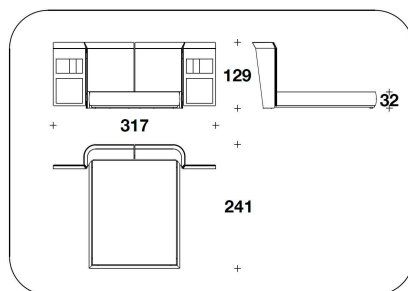

FET (LE1)  
 LETTO PER MATERASSO / BED FOR MATTRESS  
 165x200 - 198x241x129H. -  
 317x241x129H. - H.B.32cm  
 65x78 2/3 - 78x95x50 2/3H. - 124  
 2/3x95x50 2/3H. -"

FET (LE1)  
 LETTO PER MATERASSO / BED FOR MATTRESS  
 165x200 - 198x241x129H. -  
 317x241x129H. - H.B.32cm  
 65x78 2/3 - 78x95x50 2/3H. - 124  
 2/3x95x50 2/3H. -"

**FET (SPO)**  
**OPTIONAL : SPONDE LATERALI / LATERAL SIDES**  
 66x124H. cm  
 26x48 2/3H. "

**FET (LE1E)**  
**VENEERED : LETTO PER MATERASSO / BED FOR MATTRESS**  
 165x200 - 198x241x129H. -  
 317x241x129H. - H.B.32cm  
 65x78 2/3 - 78x95x50 2/3H. - 124  
 2/3x95x50 2/3H. -"