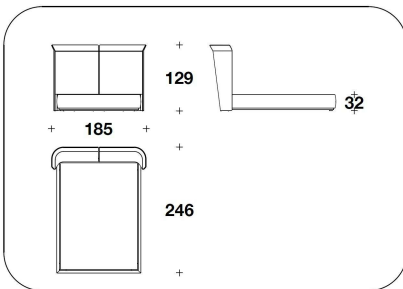

FET (LE1)  
 LETTO PER MATERASSO / BED FOR MATTRESS  
 165x200 - 198x241x129H. -  
 317x241x129H. - H.B.32cm  
 65x78 2/3 - 78x95x50 2/3H. - 124  
 2/3x95x50 2/3H. -"

FET (LE1)  
 LETTO PER MATERASSO / BED FOR MATTRESS  
 165x200 - 198x241x129H. -  
 317x241x129H. - H.B.32cm  
 65x78 2/3 - 78x95x50 2/3H. - 124  
 2/3x95x50 2/3H. -"

FET (LE2)  
 LETTO PER MATERASSO / BED FOR MATTRESS  
 185x200 - 218x241x129H. -  
 337x241x129H. - H.B.32cm  
 73x78 2/3 - 85 2/3x95x50 2/3H. - 132  
 2/3x95x50 2/3"

**FET (LE2)**  
**LETTO PER MATERASSO / BED FOR MATTRESS**  
 185x200 - 218x241x129H. -  
 337x241x129H. - H.B.32cm  
 73x78 2/3 - 85 2/3x95x50 2/3H. - 132  
 2/3x95x50 2/3"

**FET (LE7)**  
**LETTO PER MATERASSO / BED FOR MATTRESS**  
 200x200 - 233x241x129H. -  
 352x241x129H. - H.B.32cm  
 78 2/3x78 2/3 - 91 2/3x95x50 2/3H. - 138  
 1/2x95x50"

**FET (LE7)**  
**LETTO PER MATERASSO / BED FOR MATTRESS**  
 200x200 - 233x241x129H. -  
 352x241x129H. - H.B.32cm  
 78 2/3x78 2/3 - 91 2/3x95x50 2/3H. - 138  
 1/2x95x50"

**FET (SPO)**  
**OPTIONAL : SPONDE LATERALI / LATERAL SIDES**  
 66x124H. cm  
 26x48 2/3H. "

**FET (LE1E)**  
**VENEERED : LETTO PER MATERASSO / BED FOR MATTRESS**  
 165x200 - 198x241x129H. -  
 317x241x129H. - H.B.32cm  
 65x78 2/3 - 78x95x50 2/3H. - 124  
 2/3x95x50 2/3H. -"