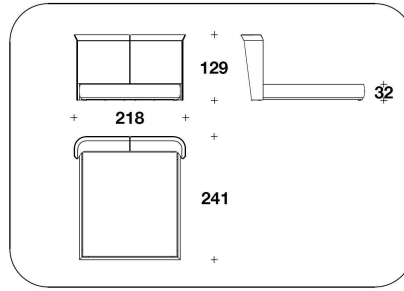

FET (LE2E)
VENEERED : LETTO PER MATERASSO / BED FOR MATTRESS
185x200 - 218x241x129H. -
337x241x129H. - H.B.32cm
73x78 2/3 - 85 2/3x95x50 2/3H. - 132
2/3x95x50 2/3"