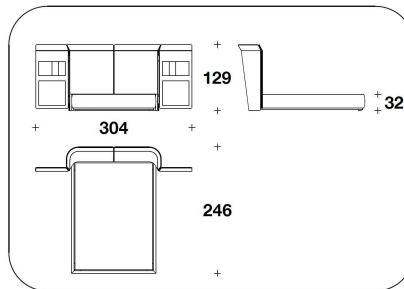

FET (QUSA)
QUEEN USA : LETTO PER MATERASSO / BED FOR MATTRESS
152x205 - 185x246x129H. -
304x246x129H. - H.B.32cm
60x80 2/3 - 73x97x50 2/3H. - 119
2/3x97x50 2/3H. -"