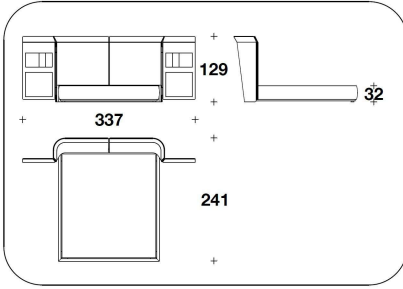

FET (LE1)  
 LETTO PER MATERASSO / BED FOR MATTRESS  
 165x200 - 198x241x129H. -  
 317x241x129H. - H.B.32cm  
 65x78 2/3 - 78x95x50 2/3H. - 124  
 2/3x95x50 2/3H. -"

FET (LE1)  
 LETTO PER MATERASSO / BED FOR MATTRESS  
 165x200 - 198x241x129H. -  
 317x241x129H. - H.B.32cm  
 65x78 2/3 - 78x95x50 2/3H. - 124  
 2/3x95x50 2/3H. -"

FET (LE2)  
 LETTO PER MATERASSO / BED FOR MATTRESS  
 185x200 - 218x241x129H. -  
 337x241x129H. - H.B.32cm  
 73x78 2/3 - 85 2/3x95x50 2/3H. - 132  
 2/3x95x50 2/3"

**FET (LE2)**  
**LETTO PER MATERASSO / BED FOR MATTRESS**  
 185x200 - 218x241x129H. -  
 337x241x129H. - H.B.32cm  
 73x78 2/3 - 85 2/3x95x50 2/3H. - 132  
 2/3x95x50 2/3"

**FET (SPO)**  
**OPTIONAL : SPONDE LATERALI / LATERAL SIDES**  
 66x124H. cm  
 26x48 2/3H. "

**FET (LE1E)**  
**VENEERED : LETTO PER MATERASSO / BED FOR MATTRESS**  
 165x200 - 198x241x129H. -  
 317x241x129H. - H.B.32cm  
 65x78 2/3 - 78x95x50 2/3H. - 124  
 2/3x95x50 2/3H. -"