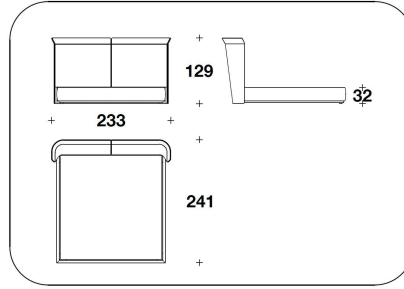

FET (LE1)  
 LETTO PER MATERASSO / BED FOR MATTRESS  
 165x200 - 198x241x129H. -  
 317x241x129H. - H.B.32cm  
 65x78 2/3 - 78x95x50 2/3H. - 124  
 2/3x95x50 2/3H. -"

FET (LE1)  
 LETTO PER MATERASSO / BED FOR MATTRESS  
 165x200 - 198x241x129H. -  
 317x241x129H. - H.B.32cm  
 65x78 2/3 - 78x95x50 2/3H. - 124  
 2/3x95x50 2/3H. -"

FET (LE2)  
 LETTO PER MATERASSO / BED FOR MATTRESS  
 185x200 - 218x241x129H. -  
 337x241x129H. - H.B.32cm  
 73x78 2/3 - 85 2/3x95x50 2/3H. - 132  
 2/3x95x50 2/3"

**FET (LE2)**  
**LETTO PER MATERASSO / BED FOR MATTRESS**  
 185x200 - 218x241x129H. -  
 337x241x129H. - H.B.32cm  
 73x78 2/3 - 85 2/3x95x50 2/3H. - 132  
 2/3x95x50 2/3"

**FET (LE7)**  
**LETTO PER MATERASSO / BED FOR MATTRESS**  
 200x200 - 233x241x129H. -  
 352x241x129H. - H.B.32cm  
 78 2/3x78 2/3 - 91 2/3x95x50 2/3H. - 138  
 1/2x95x50"

**FET (LE7)**  
**LETTO PER MATERASSO / BED FOR MATTRESS**  
 200x200 - 233x241x129H. -  
 352x241x129H. - H.B.32cm  
 78 2/3x78 2/3 - 91 2/3x95x50 2/3H. - 138  
 1/2x95x50"

**FET (SPO)**  
**OPTIONAL : SPONDE LATERALI / LATERAL SIDES**  
 66x124H. cm  
 26x48 2/3H. "

**FET (LE1E)**  
**VENEERED : LETTO PER MATERASSO / BED FOR MATTRESS**  
 165x200 - 198x241x129H. -  
 317x241x129H. - H.B.32cm  
 65x78 2/3 - 78x95x50 2/3H. - 124  
 2/3x95x50 2/3H. -"