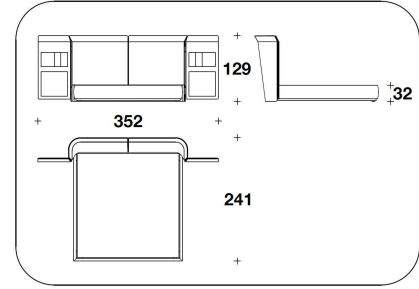

FET (LE1)  
 LETTO PER MATERASSO / BED FOR MATTRESS  
 165x200 - 198x241x129H. -  
 317x241x129H. - H.B.32cm  
 65x78 2/3 - 78x95x50 2/3H. - 124  
 2/3x95x50 2/3H. -"

FET (LE1)  
 LETTO PER MATERASSO / BED FOR MATTRESS  
 165x200 - 198x241x129H. -  
 317x241x129H. - H.B.32cm  
 65x78 2/3 - 78x95x50 2/3H. - 124  
 2/3x95x50 2/3H. -"

FET (LE2)  
 LETTO PER MATERASSO / BED FOR MATTRESS  
 185x200 - 218x241x129H. -  
 337x241x129H. - H.B.32cm  
 73x78 2/3 - 85 2/3x95x50 2/3H. - 132  
 2/3x95x50 2/3"

**FET (LE2)**  
**LETTO PER MATERASSO / BED FOR MATTRESS**  
 185x200 - 218x241x129H. -  
 337x241x129H. - H.B.32cm  
 73x78 2/3 - 85 2/3x95x50 2/3H. - 132  
 2/3x95x50 2/3"

**FET (LE7)**  
**LETTO PER MATERASSO / BED FOR MATTRESS**  
 200x200 - 233x241x129H. -  
 352x241x129H. - H.B.32cm  
 78 2/3x78 2/3 - 91 2/3x95x50 2/3H. - 138  
 1/2x95x50"

**FET (LE7)**  
**LETTO PER MATERASSO / BED FOR MATTRESS**  
 200x200 - 233x241x129H. -  
 352x241x129H. - H.B.32cm  
 78 2/3x78 2/3 - 91 2/3x95x50 2/3H. - 138  
 1/2x95x50"

**FET (SPO)**  
**OPTIONAL : SPONDE LATERALI / LATERAL SIDES**  
 66x124H. cm  
 26x48 2/3H. "

**FET (LE1E)**  
**VENEERED : LETTO PER MATERASSO / BED FOR MATTRESS**  
 165x200 - 198x241x129H. -  
 317x241x129H. - H.B.32cm  
 65x78 2/3 - 78x95x50 2/3H. - 124  
 2/3x95x50 2/3H. -"