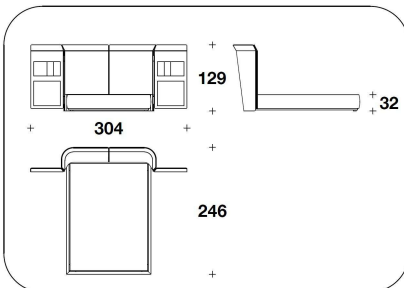

**FET (SPO)**  
**OPTIONAL : SPONDE LATERALI / LATERAL SIDES**  
 66x124H. cm  
 26x48 2/3H. "

**FET (LE1E)**  
**VENEERED : LETTO PER MATERASSO / BED FOR MATTRESS**  
 165x200 - 198x241x129H. -  
 317x241x129H. - H.B.32cm  
 65x78 2/3 - 78x95x50 2/3H. - 124  
 2/3x95x50 2/3H. -"

**FET (LE1E)**  
**VENEERED : LETTO PER MATERASSO / BED FOR MATTRESS**  
 165x200 - 198x241x129H. -  
 317x241x129H. - H.B.32cm  
 65x78 2/3 - 78x95x50 2/3H. - 124  
 2/3x95x50 2/3H. -"

**FET (LE2E)**  
**VENEERED : LETTO PER MATERASSO / BED FOR MATTRESS**  
 185x200 - 218x241x129H. -  
 337x241x129H. - H.B.32cm  
 73x78 2/3 - 85 2/3x95x50 2/3H. - 132  
 2/3x95x50 2/3"

**FET (LE2E)**  
**VENEERED : LETTO PER MATERASSO / BED FOR MATTRESS**  
 185x200 - 218x241x129H. -  
 337x241x129H. - H.B.32cm  
 73x78 2/3 - 85 2/3x95x50 2/3H. - 132  
 2/3x95x50 2/3"

**FET (LE7E)**  
**VENEERED : LETTO PER MATERASSO / BED FOR MATTRESS**  
 200x200 - 233x241x129H. -  
 352x241x129H. - H.B.32cm  
 78 2/3x78 2/3 - 91 2/3x95x50 2/3H. - 138  
 1/2x95x50"

**FET (LE7E)**  
**VENEERED : LETTO PER MATERASSO / BED FOR MATTRESS**  
 200x200 - 233x241x129H. -  
 352x241x129H. - H.B.32cm  
 78 2/3x78 2/3 - 91 2/3x95x50 2/3H. - 138  
 1/2x95x50"

**FET (QUSAE)**  
**VENEERED - QUEEN USA : LETTO PER MATERASSO / BED FOR MATTRESS**  
 152x205 - 185x246x129H. -  
 304x246x129H. - H.B.32cm  
 60x80 2/3 - 73x97x50 2/3H. - 119  
 2/3x97x50 2/3H. -"