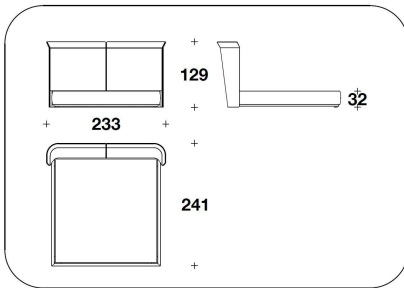

FET (LE7E)
VENEERED : LETTO PER MATERASSO / BED FOR MATTRESS
200x200 - 233x241x129H. -
352x241x129H. - H.B.32cm
78 2/3x78 2/3 - 91 2/3x95x50 2/3H. - 138
1/2x95x50"