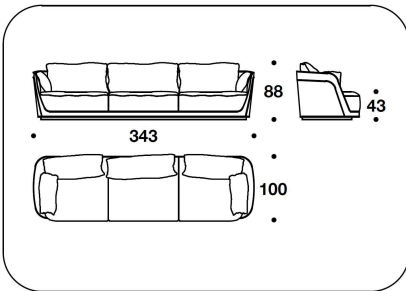

CNC (D3)  
DIVANO 3 POSTI / 3 SEATER SOFA  
233x100x88H. - H.S.43 cm  
91 2/3x39 1/3x34 2/3H. - H.S.17 "

CNC (D4)  
DIVANO 4 POSTI / 4 SEATER SOFA  
343x100x88H. - H.S.43 cm  
135x39 1/3x34 2/3H. - H.S.17 "

**BENTLEY HOME**  
sofa & armchairs  
**RICHMOND**

CNC (CLD) - CNC (CLS)  
DORMEUSE DX O SX / RIGHT OR LEFT  
DORMEUSE  
203x100x88H. - H.S.43 cm  
80x39 1/3x34 2/3H. - H.S.17 "

CNC (POLE) - CNC (POLE/SCZ)  
SYCAMORE - LIQUIDAMBAR :  
POLTRONA / ARMCHAIR  
101x100x88H. - H.S.43 cm  
39 2/3x39 1/3x34 2/3H. - H.S.17 "

CNC (D3E) - CNC (D3E/SCZ)  
SYCAMORE - LIQUIDAMBAR : DIVANO 3  
POSTI / 3 SEATER SOFA  
233x100x88H. - H.S.43 cm  
91 2/3x39 1/3x34 2/3H. - H.S.17 "

CNC (D4E) - CNC (D4E/SCZ)  
SYCAMORE - LIQUIDAMBAR : DIVANO 4  
POSTI / 4 SEATER SOFA  
343x100x88H. - H.S.43 cm  
135x39 1/3x34 2/3H. - H.S.17 "