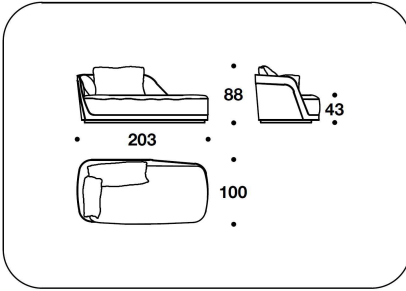

BENTLEY HOME
sofa & armchairs
RICHMOND

CNC (CLD) - CNC (CLS)
DORMEUSE DX O SX / RIGHT OR LEFT
DORMEUSE
203x100x88H. - H.S.43 cm
80x39 1/3x34 2/3H. - H.S.17 "