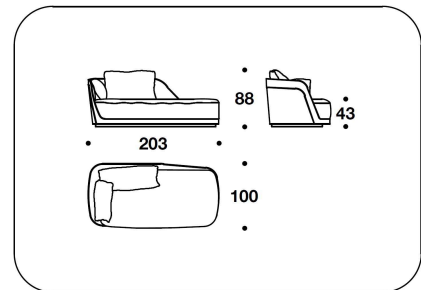

CNC (CLDR) - CNC (CLSR) - CNC
(CLDR/SCZ) - CNC (CLSR/SCZ)
BURR WALNUT : DORMEUSE DX O SX
/ RIGHT OR LEFT DORMEUSE
203x100x88H. - H.S.43 cm
80x39 1/3x34 2/3H. - H.S.17 "

Note