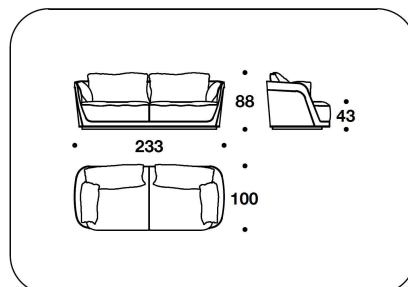

**OPTIONAL 1** External frame covered in fabric or leather with diamond quilted

**OPTIONAL 2** Back cushion with logo embroidery

CNC (POL)  
POLTRONA / ARMCHAIR  
101x100x88H. - H.S.43 cm  
39 2/3x39 1/3x34 2/3H. - H.S.17 "