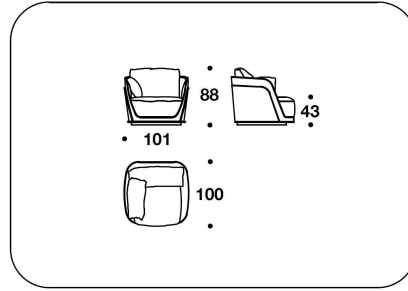

CNC (POLE) - CNC (POLE/SCZ)
SYCAMORE - LIQUIDAMBAR :
POLTRONA / ARMCHAIR
101x100x88H. - H.S.43 cm
39 2/3x39 1/3x34 2/3H. - H.S.17 "