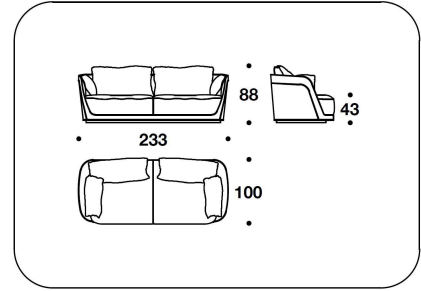

**OPTIONAL 1** External frame covered in fabric or leather with diamond quilted

**OPTIONAL 2** Back cushion with logo embroidery

CNC (POL)  
POLTRONA / ARMCHAIR  
101x100x88H. - H.S.43 cm  
39 2/3x39 1/3x34 2/3H. - H.S.17 "

CNC (D3)  
DIVANO 3 POSTI / 3 SEATER SOFA  
233x100x88H. - H.S.43 cm  
91 2/3x39 1/3x34 2/3H. - H.S.17 "

CNC (D4)  
DIVANO 4 POSTI / 4 SEATER SOFA  
343x100x88H. - H.S.43 cm  
135x39 1/3x34 2/3H. - H.S.17 "

**BENTLEY HOME**  
sofa & armchairs  
**RICHMOND**

CNC (CLD) - CNC (CLS)  
DORMEUSE DX O SX / RIGHT OR LEFT  
DORMEUSE  
203x100x88H. - H.S.43 cm  
80x39 1/3x34 2/3H. - H.S.17 "

CNC (POLE) - CNC (POLE/SCZ)  
SYCAMORE - LIQUIDAMBAR :  
POLTRONA / ARMCHAIR  
101x100x88H. - H.S.43 cm  
39 2/3x39 1/3x34 2/3H. - H.S.17 "