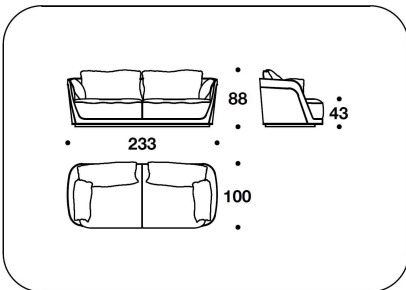

CNC (D3R) - CNC (D3R/SCZ)
BURR WALNUT : DIVANO 3 POSTI / 3
SEATER SOFA
233x100x88H. - H.S.43 cm
91 2/3x39 1/3x34 2/3H. - H.S.17 "