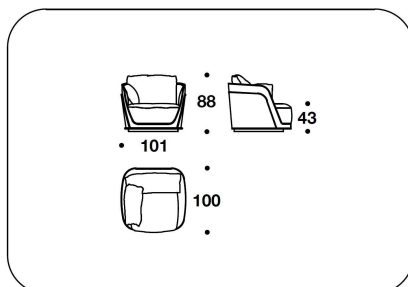

OPTIONAL 2 Ricamo logo su cuscino di schienale

FRAME Internal wooden frame padded with Polyurethane covered in not removable fabric or leather. Piping ton sur ton

-Fabric/leather version: external wooden frame covered in not removable fabric or leather

-Veneered version: external wooden frame veneered Warm Grey Fiddleback Sycamore, Smoked Liquidambar or Burr Walnut briar-root, with glossy brushed finishing

SPECIAL CUSTOMIZATION: special lacquering Glaze Earth, Glaze Slate or Glaze Greige (chaise longue not included), Toffee Brown Smoked Larch or Chestnut briar-root, with glossy brushed finishing (prices upon request). Alternative version with special lacquering Degradé Lacquer or Metal Lacquer effect, with glossy brushed finishing (delivery date indicated on the order confirmation)

SEAT CUSHION Polyurethane and Fiberfill

BACK / ARMREST CUSHION Mixed feather

COVER Cushions with removable fabric or leather. Piping ton sur ton

BASE -Wood covered with fabric or leather (thick fabric not included)

-Wood veneered Warm Grey Fiddleback Sycamore, Smoked Liquidambar or Burr Walnut briar-root, coordinated with the external frame

SPECIAL CUSTOMIZATION: Toffee Brown Smoked Larch or Chestnut briar-root, coordinated with the external frame (prices upon request)

OPTIONAL 1 External frame covered in fabric or leather with diamond quilted

OPTIONAL 2 Back cushion with logo embroidery

CNC (POL)
POLTRONA / ARMCHAIR
101x100x88H. - H.S.43 cm
39 2/3x39 1/3x34 2/3H. - H.S.17 "