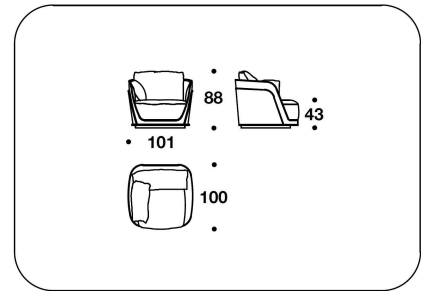

CNC (POLR) - CNC (POLR/SCZ)
BURR WALNUT : POLTRONA /
ARMCHAIR
101x100x88H. - H.S.43 cm
39 2/3x39 1/3x34 2/3H. - H.S.17 "