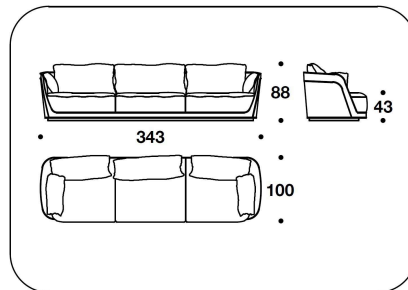

CNC (D4R) - CNC (D4R/SCZ)
BURR WALNUT : DIVANO 4 POSTI / 4
SEATER SOFA
343x100x88H. - H.S.43 cm
135x39 1/3x34 2/3H. - H.S.17 "