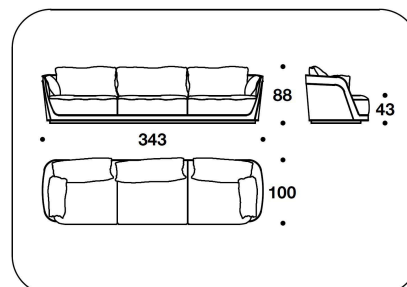

**OPTIONAL 1** External frame covered in fabric or leather with diamond quilted

**OPTIONAL 2** Back cushion with logo embroidery

CNC (POL)  
POLTRONA / ARMCHAIR  
101x100x88H. - H.S.43 cm  
39 2/3x39 1/3x34 2/3H. - H.S.17 "

CNC (D3)  
DIVANO 3 POSTI / 3 SEATER SOFA  
233x100x88H. - H.S.43 cm  
91 2/3x39 1/3x34 2/3H. - H.S.17 "

CNC (D4)  
DIVANO 4 POSTI / 4 SEATER SOFA  
343x100x88H. - H.S.43 cm  
135x39 1/3x34 2/3H. - H.S.17 "