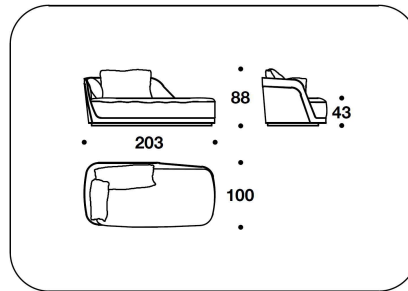

CNC (CLDE) - CNC (CLSE) - CNC
(CLDE/SCZ) - CNC (CLSE/SCZ)
SYCAMORE - LIQUIDAMBAR :
DORMEUSE DX O SX / RIGHT OR LEFT
DORMEUSE
203x100x88H. - H.S.43 cm
80x39 1/3x34 2/3H. - H.S.17 "